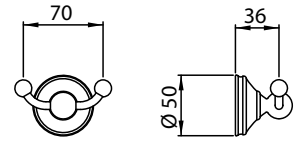

Pivot arm toilet paper holder
Schwenkarm - Toilettenpapierhalter
Porte papier toilette à bras pivotant
Soporte para papel higiénico con brazo pivotante
Porta carta igienica con braccio girevole

Product No	RRP (Excl. VAT)
E.6648 CP	171,40 €
E.6648 NI	188,40 €
E.6648 PF	205,50 €
Special Finishes	
E.6648 EB	214,20 €
E.6648 IG	226,20 €
E.6648 BR	226,20 €
E.6648 SB	226,20 €