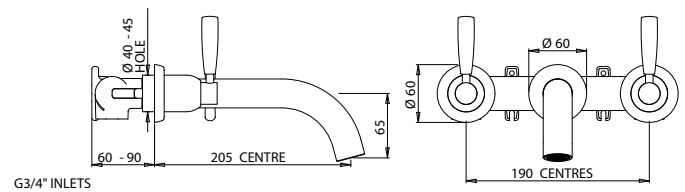

CP Chrome Chrom Chrome Cromo Cromo	NI Nickel Nickel Niquel Nickel Nichel	PF Pewter Zinn Étain Peltre Peltro	EB English Bronze Englisch Bronze Bronze anglais Bronce inglés Bronzo inglese	IG Gold Gold Or Oro Oro	BR Polished Brass Poliertes Messing Laiton poli Latón pulido Ottone lucido	SB Satin Brass Satiniertes Messing Laiton satiné Latón satinado Ottone satinato