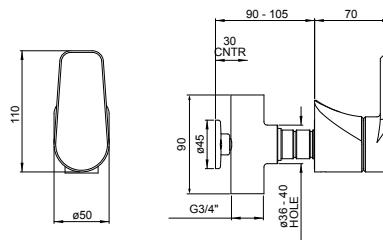

CP Chrome Chrom Chrome Cromo Cromo	NI Nickel Nickel Niquel Nickel Nichel	PF Pewter Zinn Étain Peltre Peltro	EB English Bronze Englisch Bronze Bronze anglais Bronce inglés Bronzo inglese	IG Gold Gold Or Oro Oro	BR Polished Brass Poliertes Messing Laiton poli Latón pulido Ottone lucido	SB Satin Brass Satiniertes Messing Laiton satiné Latón satinado Ottone satinato