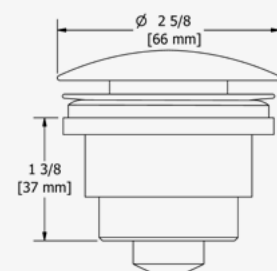

UNIVERSAL BASIN DRAIN

Universal basin drain with push control plug.

UNIVERSALABLAUF

Einfach zu bedienen über Push-Open Technologie.

SCARICO UNIVERSALE PER LAVABO

Design con azionamento a pressione di facile utilizzo.

RRP (€)
CHROME DB160C-EM 84.80
BLACK DB160BK-EM 106.00

RRP (€)
CHROM DB160C-EM 84.80
SCHWARZ DB160BK-EM 106.00

RRP (€)
CROMO DB160C-EM 84.80
NERO DB160BK-EM 106.00