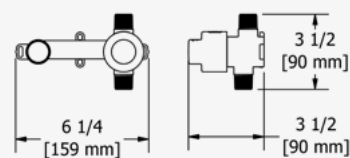

VY360-EM

360° WALL MOUNTED BASIN MIXER

Test cap.
G 1/2" male connections.
Unique 360° design means the handle can be installed either side of the spout.
Ceramic cartridge.
Waste kit sold separately (DB160-EM).
6.4l/min, 3 bar.

360° EINHAND-WASCHTISCH-BATTERIE FÜR WANDMONTAGE

Prüfkappe.
G 1/2" Verbindung Aussengewinde.
Das einzigartige 360°-Design ermöglicht eine Griffinstallation auf der für Sie bequemsten Seite.
Keramikkartusche.
Ablaufgarnitur muss separat erworben werden (DB160-EM).
6.4l/min, 3 bar.

MISCELATORE MONOCOMANDO A PARETE PER LAVABO 360°

Tappo di sicurezza.
G 1/2" congiunzione maschio.
Il design unico a 360° consente di la maniglia bocca di erogazione.
Cartucce a disco ceramic.
Kit piletta venduto separatamente (DB160-EM).
6.4l/min, 3 bar.

PRICE INCLUDES:

ROUGH & TRIM

RRP (€)

CHROME VY360C-EM 487.60

IM PREIS ENTHALTEN:

UNTERPUTZ-VENTIL UND BLENDE

RRP (€)

CHROM VY360C-EM 487.60

INCLUSO NEL PREZZO:

PARTE INCASSO E KIT ESTERNO

RRP (€)

CROMO VY360C-EM 487.60