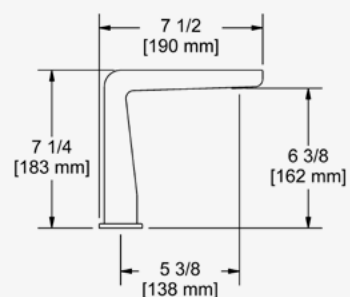

## SINGLE LEVER BASIN MIXER

G 1/2" connection flexes.  
Supplied with G 3/8" adaptor.  
Ceramic cartridge.  
Waste kit sold separately (DB160-EM).  
7.5l/min, 3 bar.