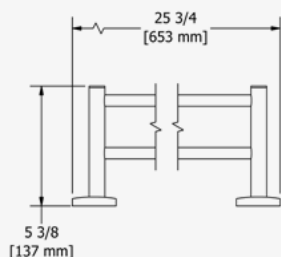

## 60CM DOUBLE TOWEL BAR

Four anchor points.  
All mounting materials are included.