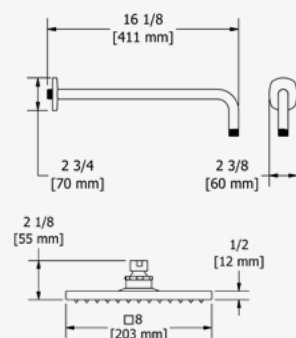

KIT323VY-EM

CHROME KIT323VYC-EM RRP (€) 1,325.00

EN

THE VENTY 323
SHOWER KIT
INCLUDES

2-WAY TYPE T/P COAXIAL VALVE ROUGH

Thermostatic / pressure balance.
Test cap.
Service valves.
G 1/2" male inlets.
Two G 1/2" outlets.
20.7l/min, 3 bar.

2-WAY TYPE T/P COAXIAL TRIM

Four positions (OFF, 1, 1 and 2, 2) share.
Thermostatic / pressure balance coaxial cartridge with check valves.
Temperature and volume control with diverter.

SHOWER RAIL

Easy-Glide left cursor.
150cm (59") double interlock flexible hose, swivel and two check valves.
Easy clean two-jet hand shower.
6.85l/min, 3 bar.

40CM (16") SHOWER ARM

G 1/2" male connection.

20 X 30CM (8" X 12") SHOWER HEAD

Easy clean.
G 1/2" inlet female.
Swivel.
6.81l/min, 3 bar.

ELBOW SUPPLY

G 1/2" female inlet.
G 1/2" shank supplied.
Adjustable depth.
G 1/2" outlet male.

DE

DAS DUSCHSYSTEM
VENTY 323
ENTHÄLT

2-WEGE EINBAU-VENTIL T/P UP-TEIL

Thermostat / Druckausgleich.
Prüfkappe.
Service-Ventil.
G1/2" Einlass Innengewinde.
2 x G1/2" Auslass.
20.7l/min, 3 bar.

2-WEGE EINBAU-VENTIL T/P SICHTEIL ,BEIDE STRAHLARTEN GLEICHZEITIG NUTZBAR

4 Positionen (Aus, 1, 1+2, 2) kann zusammen genutzt werden.
Thermostat / Druckausgleichs-Kartusche mit Rückschlagventilen.
Temperatur- und Durchflussregelung mit Umsteller.

BRAUSESTANGE

"Easy-Glide" Brausehalter.
150 cm flexibler, doppelwandiger Schlauch mit Drehgelenk und 2 Anschlüssen.
Zweistahl-Handbrause.
6.85l/min, 3 bar.

BRAUSEARM 40 CM (16")

G 1/2" Verbindung Aussengewinde.

KOPFBRAUSE 20 X 30CM (8" X 12")

Easy-Clean-Noppen.
G 1/2" Einlass Innengewinde.
Drehbar.
6.81l/min, 3 bar.

WANDANSCHLUSSBOGEN

G 1/2" Einlass Innengewinde.
G 1/2" Adapter im Lieferumfang.
Einstellbare Tiefe.
G 1/2" Auslass Aussengewinde.

IT

IL KIT DOCCIA
VENTY 323
INCLUDE

VALVOLA COASSIALE 2 VIE DI TIPO T/P PARTE INTERNA

Termostatica / pressione.
Tappo di sicurezza.
Valvola di servizio.
G 1/2" Ingresso maschio.
Due G 1/2" uscite.
20.7l/min, 3 bar.

VALVOLA COASSIALE 2 VIE DI TIPO T/P PARTE ESTERNA

4 posizioni (off, 1, 1+2, 2).
Cartuccia coassiale con valvole di controllo Termostatica / pressione.
Controllo temperatura e volume con deviatore.

ASTA DOCCIA

cursore sinistro Easy-Glide.
Tubo flessibile doccia 150 cm con snodo e 2 valvole.
Doccetta con doppio getto.
6.85l/min, 3 bar.

BRACCIO DOCCIA 40 CM (16")

G 1/2" congiunzione maschio.

SOFFIONE 20 X 30CM (8" X 12")

Ugelli facili da pulire.
G 1/2" ingresso femmina.
Girevole.
6.81l/min, 3 bar.

RACCORDO A GOMITO

G 1/2" ingresso femmina.
Raccordo maschio-femmina.
Profondità variabile.
G 1/2" uscita maschio.