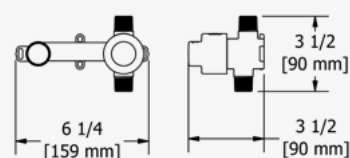

## 360° WALL MOUNTED BASIN MIXER

Test cap.  
G 1/2" male connections.  
Unique 360° design means the handle can be installed either side of the spout.  
Ceramic cartridge.  
Waste kit sold separately (DB160-EM).  
7.5l/min, 3 bar.