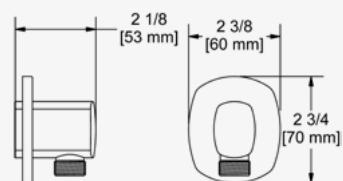

KIT1244VY-EM

RRP (€)
CHROME KIT1244VYC-EM 1,219.00

EN

THE VENTY 1244
SHOWER KIT
INCLUDES

2-WAY TYPE T/P COAXIAL VALVE ROUGH

Thermostatic / pressure balance.
Test cap.
Service valves.
G 1/2" male inlets.
Two G 1/2" outlets.
20.7l/min, 3 bar.

2-WAY NO SHARE TYPE T/P COAXIAL TRIM

Three positions (OFF, 1, 2) no share.
Thermostatic / pressure balance coaxial cartridge with check valves.
Temperature and volume control with diverter.

SHOWER RAIL

Easy-Glide left cursor.
150cm (59") double interlock flexible hose, swivel and two check valves.
Easy clean two-jet hand shower.
6.85l/min, 3 bar.

WALL-MOUNT BATH SPOUT

G 1/2" male connection.
Brass.
21.7l/min, 3 bar.

ELBOW SUPPLY

G 1/2" female inlet.
G 1/2" shank supplied.
Adjustable depth.
G 1/2" outlet male.

DE

DAS DUSCHSYSTEM
VENTY 1244
ENTHÄLT

2-WEGE EINBAU-VENTIL T/P UP-TEIL

Thermostat / Druckausgleich.
Prüfkappe.
Service-Ventil.
G1/2" Einlass Innengewinde.
2 x G1/2" Auslass.
20.7l/min, 3 bar.

2- WEGE EINBAU-VENTIL T/P SICHTTEIL

3 Positionen (Aus, 1,2) nur einzeln nutzbar.
Thermostat / Druckausgleichs-Kartusche mit Rückschlagventilen.
Temperatur- und Durchflussregelung mit Umsteller.

BRAUSESTANGE

"Easy-Glide" Brausehalter.
150 cm flexibler, doppelwandiger Schlauch mit Drehgelenk und 2 Anschlüssen.
Zweistahl-Handbrause.
6.85l/min, 3 bar.

WANNENEINLAUF

G 1/2" Verbindung Aussengewinde.
Messing.
21.7l/min, 3 bar.

WANDANSCHLUSSBOGEN

G 1/2" Einlass Innengewinde.
G 1/2" Adapter im Lieferumfang.
Einstellbare Tiefe.
G 1/2" Auslass Aussengewinde.

IT

IL KIT DOCCIA
VENTY 1244
INCLUDE

VALVOLA COASSIALE 2 VIE DI TIPO T/P PARTE INTERNA

Termostatica / pressione.
Tappo di sicurezza.
Valvola di servizio.
G 1/2" Ingresso maschio.
Due G 1/2" uscite.
20.7l/min, 3 bar.

VALVOLA COASSIALE 2 VIE DI TIPO T/P SELEZIONE ALTERNATA

3 posizioni (off, 1,2), non utilizzabili contemporaneamente.
Cartuccia coassiale con valvole di controllo
Termostatica / pressione.
Controllo temperatura e volume con deviatore.

ASTA DOCCIA

Cursore sinistro Easy-Glide.
Tubo flessibile doccia 150 cm con snodo e 2 valvole.
Doccetta con doppio getto.
6.85l/min, 3 bar.

BOCCA DI EROGAZIONE PER VASCA DA BAGNO

G 1/2" congiunzione maschio.
Cromato.
21.7l/min, 3 bar.

RACCORDO A GOMITO

G 1/2" ingresso femmina.
Raccordo maschio-femmina.
Profondità variabile.
G 1/2" uscita maschio.