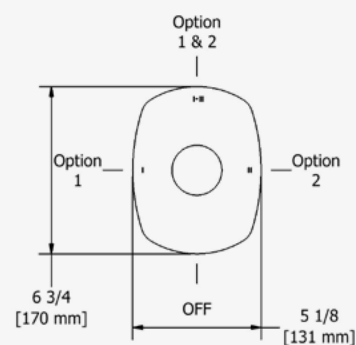

KIT323VY-EM

CHROME KIT323VYC-EM RRP (€) 1,325.00

EN

THE VENTY 323
SHOWER KIT
INCLUDES

2-WAY TYPE T/P COAXIAL VALVE ROUGH

Thermostatic / pressure balance.
Test cap.
Service valves.
G 1/2" male inlets.
Two G 1/2" outlets.
20.7l/min, 3 bar.

2-WAY TYPE T/P COAXIAL TRIM

Four positions (OFF, 1, 1 and 2, 2) share.
Thermostatic / pressure balance coaxial cartridge with check valves.
Temperature and volume control with diverter.

SHOWER RAIL

Easy-Glide left cursor.
150cm (59") double interlock flexible hose, swivel and two check valves.
Easy clean two-jet hand shower.
6.85l/min, 3 bar.

40CM (16") SHOWER ARM

G 1/2" male connection.

20 X 30CM (8" X 12") SHOWER HEAD

Easy clean.
G 1/2" inlet female.
Swivel.
6.81l/min, 3 bar.

ELBOW SUPPLY

G 1/2" female inlet.
G 1/2" shank supplied.
Adjustable depth.
G 1/2" outlet male.

DE

DAS DUSCHSYSTEM
VENTY 323
ENTHÄLT

2-WEGE EINBAU-VENTIL T/P UP-TEIL

Thermostat / Druckausgleich.
Prüfkappe.
Service-Ventil.
G1/2" Einlass Innengewinde.
2 x G1/2" Auslass.
20.7l/min, 3 bar.

2-WEGE EINBAU-VENTIL T/P SICHTEIL ,BEIDE STRAHLARTEN GLEICHZEITIG NUTZBAR

4 Positionen (Aus, 1, 1+2, 2) kann zusammen genutzt werden.
Thermostat / Druckausgleichs-Kartusche mit Rückschlagventilen.
Temperatur- und Durchflussregelung mit Umsteller.

BRAUSESTANGE

"Easy-Glide" Brausehalter.
150 cm flexibler, doppelwandiger Schlauch mit Drehgelenk und 2 Anschlüssen.
Zweistahl-Handbrause.
6.85l/min, 3 bar.

BRAUSEARM 40 CM (16")

G 1/2" Verbindung Aussengewinde.

KOPFBRAUSE 20 X 30CM (8" X 12")

Easy-Clean-Noppen.
G 1/2" Einlass Innengewinde.
Drehbar.
6.81l/min, 3 bar.

WANDANSCHLUSSBOGEN

G 1/2" Einlass Innengewinde.
G 1/2" Adapter im Lieferumfang.
Einstellbare Tiefe.
G 1/2" Auslass Aussengewinde.

IT

IL KIT DOCCIA
VENTY 323
INCLUDE

VALVOLA COASSIALE 2 VIE DI TIPO T/P PARTE INTERNA

Termostatica / pressione.
Tappo di sicurezza.
Valvola di servizio.
G 1/2" Ingresso maschio.
Due G 1/2" uscite.
20.7l/min, 3 bar.

VALVOLA COASSIALE 2 VIE DI TIPO T/P PARTE ESTERNA

4 posizioni (off, 1, 1+2, 2).
Cartuccia coassiale con valvole di controllo Termostatica / pressione.
Controllo temperatura e volume con deviatore.

ASTA DOCCIA

cursore sinistro Easy-Glide.
Tubo flessibile doccia 150 cm con snodo e 2 valvole.
Doccetta con doppio getto.
6.85l/min, 3 bar.

BRACCIO DOCCIA 40 CM (16")

G 1/2" congiunzione maschio.

SOFFIONE 20 X 30CM (8" X 12")

Ugelli facili da pulire.
G 1/2" ingresso femmina.
Girevole.
6.81l/min, 3 bar.

RACCORDO A GOMITO

G 1/2" ingresso femmina.
Raccordo maschio-femmina.
Profondità variabile.
G 1/2" uscita maschio.