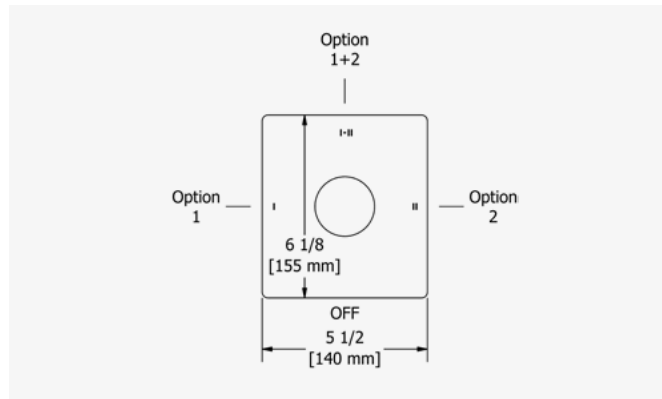

KIT323PXTQ-EM

		RRP (€)
CHROME	KIT323PXTQC-EM	1,007.00
BLACK	KIT323PXTQBK-EM	1,258.80

EN

THE PARADOX 323 SHOWER KIT INCLUDES

2-WAY TYPE T/P COAXIAL VALVE ROUGH

Thermostatic / pressure balance.
Test cap.
Service valves.
G 1/2" male inlets.
Two G 1/2" outlets.
20.7l/min, 3 bar.

2-WAY TYPE T/P COAXIAL TRIM

Four positions (OFF, 1, 1 and 2, 2) share.
Thermostatic / pressure balance coaxial cartridge with check valves.
Temperature and volume control with diverter.

SHOWER RAIL

Easy clean two-jet hand shower.
150cm (59") double interlock flexible hose, swivel and two check valves.
Rectangular slide bar.
Easy-Glide left cursor.
6.85l/min, 3 bar.

40CM (16") SHOWER ARM

G 1/2" male connection.
Square rosette.

20CM (8") SHOWER HEAD

Easy clean.
Swivel.
G 1/2" inlet female.
6.78l/min, 3 bar.

ELBOW SUPPLY

G 1/2" female inlet.
G 1/2" shank supplied.
Adjustable depth.
G 1/2" outlet male.

DE

DAS DUSCHSYSTEM PARADOX 323 ENTHÄLT

2-WEGE EINBAU-VENTIL T/P UP-TEIL

Thermostat / Druckausgleichs.
Prüfkappe.
Service-Ventil.
G1/2" Einlass Innengewinde.
2 x G1/2" Auslass.
20.7l/min, 3 bar.

2-WEGE EINBAU-VENTIL T/P SICHTTEIL ,BEIDE STRAHLARTEN GLEICHZEITIG NUTZBAR

4 Positionen (Aus, 1, 1+2, 2) kann zusammen genutzt werden.
Thermostat / Druckausgleichs-Kartusche mit Rückschlagventilen.
Temperatur- und Durchflussregelung mit Umsteller.

BRAUSESTANGE

Zweistahl-Handbrause.
150 cm flexibler, doppelwandiger Schlauch mit Drehgelenk und 2 Anschlüssen.
Brausestangenschieber.
"Easy-Glide" Brausehalter.
6.85l/min, 3 bar.

BRAUSEARM 40 CM (16")

G 1/2" Verbindung Aussengewinde.
Rosette quadratische.

KOPFBRAUSE 20 CM (8")

Easy-Clean-Noppen.
Drehbar.
G 1/2" Einlass Innengewinde.
6.78l/min, 3 bar.

WANDANSCHLUSSBOGEN

G 1/2" Einlass Innengewinde.
G 1/2" Adapter im Lieferumfang.
Einstellbare Tiefe.
G 1/2" Auslass Aussengewinde.

IT

IL KIT DOCCIA PARADOX 323 INCLUDE

VALVOLA COASSIALE 2 VIE DI TIPO T/P PARTE INTERNA

Termostatica / pressione.
Tappo di sicurezza.
Valvola di servizio.
G 1/2" Ingresso maschio.
Due G 1/2" uscite.
20.7l/min, 3 bar.

VALVOLA COASSIALE 2 VIE DI TIPO T/P PARTE ESTERNA

4 posizioni (off, 1, 1+2, 2).
Cartuccia coassiale con valvole di controllo Termostatica / pressione.
Controllo temperatura e volume con deviatore.

ASTA DOCCIA

Doccetta con doppio getto.
Tubo flessibile doccia 150 cm con snodo e 2 valvole.
Asta rettangolare.
Cursore sinistro Easy-Glide.
6.85l/min, 3 bar.

BRACCIO DOCCIA 40 CM (16")

G 1/2" congiunzione maschio.
Doccetta rosetta quadrata.

SOFFIONE 20 CM (8")

Ugelli facili da pulire.
Girevole.
G 1/2" ingresso femmina.
6.78l/min, 3 bar.

RACCORDO A GOMITO

G 1/2" ingresso femmina.
Raccordo maschio-femmina.
Profondità variabile.
G 1/2" uscita maschio.