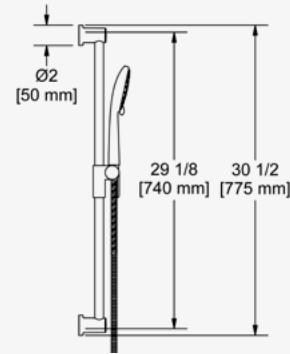

KIT323GS-EM

		RRP (€)
CHROME	KIT323GSC-EM	954.00
BLACK	KIT323GSBK-EM	1,192.50

EN

THE GS 323 SHOWER KIT INCLUDES

2-WAY TYPE T/P COAXIAL VALVE ROUGH

Thermostatic / pressure balance.
Test cap.
Service valves.
G 1/2" male inlets.
Two G 1/2" outlets.
20.7l/min, 3 bar.

2-WAY TYPE T/P COAXIAL TRIM

Four positions (OFF, 1, 1 and 2, 2) share.
Thermostatic / pressure balance coaxial cartridge with check valves.
Temperature and volume control with diverter.

SHOWER RAIL

Easy-Glide left cursor.
150cm (59") double interlock flexible hose, swivel and two check valves.
Easy clean two-jet hand shower.
6.78l/min, 3 bar.

40CM (16") SHOWER ARM

G 1/2" male connection.
Round rosette.

20CM (8") SHOWER HEAD

Easy clean.
G 1/2" inlet female.
Swivel.
6.78l/min, 3 bar.

ELBOW SUPPLY

G 1/2" female inlet.
G 1/2" shank supplied.
Adjustable depth.
G 1/2" outlet male.

DE

DAS DUSCHSYSTEM GS 323 ENTHÄLT

2-WEGE EINBAU-VENTIL T/P UP-TEIL

Thermostat / Druckausgleichs.
Prüfkappe.
Service-Ventil.
G1/2" Einlass Innengewinde.
2 x G1/2" Auslass.
20.7l/min, 3 bar.

2-WEGE EINBAU-VENTIL T/P SICHTTEIL ,BEIDE STRAHLARTEN GLEICHZEITIG NUTZBAR

4 Positionen (Aus, 1, 1+2, 2) kann zusammen genutzt werden.
Thermostat / Druckausgleichs-Kartusche mit Rückschlagventilen.
Temperatur- und Durchflussregelung mit Umsteller.

BRAUSESTANGE

"Easy-Glide" Brausehalter.
150 cm flexibler, doppelwandiger Schlauch mit Drehgelenk und 2 Anschlüssen.
Zweistahl-Handbrause.
6.78l/min, 3 bar.

BRAUSEARM 40 CM (16")

G 1/2" Verbindung Aussengewinde.
Rosette rund.

KOPFBRAUSE 20 CM (8")

Easy-Clean-Noppen.
G 1/2" Einlass Innengewinde.
Drehbar.
6.78l/min, 3 bar.

WANDANSCHLUSSBOGEN

G 1/2" Einlass Innengewinde.
G 1/2" Adapter im Lieferumfang.
Einstellbare Tiefe.
G 1/2" Auslass Aussengewinde.

IT

IL KIT DOCCIA GS 323 INCLUDE

VALVOLA COASSIALE 2 VIE DI TIPO T/P PARTE INTERNA

Termostatica / pressione.
Tappo di sicurezza.
Valvola di servizio.
G 1/2" Ingresso maschio.
Due G 1/2" uscite.
20.7l/min, 3 bar.

VALVOLA COASSIALE 2 VIE DI TIPO T/P PARTE ESTERNA

4 posizioni (off, 1, 1+2, 2).
Cartuccia coassiale con valvole di controllo Termostatica / pressione.
Controllo temperatura e volume con deviatore.

ASTA DOCCIA

cursore sinistro Easy-Glide.
Tubo flessibile doccia 150 cm con snodo e 2 valvole.
Doccetta con doppio getto.
6.78l/min, 3 bar.

BRACCIO DOCCIA 40 CM (16")

G 1/2" congiunzione maschio.
Rosetta doccia Tonda.

SOFFIONE 20 CM (8")

Ugelli facili da pulire.
G 1/2" ingresso femmina.
Girevole.
6.78l/min, 3 bar.

RACCORDO A GOMITO

G 1/2" ingresso femmina.
Raccordo maschio-femmina.
Profondità variabile.
G 1/2" uscita maschio.