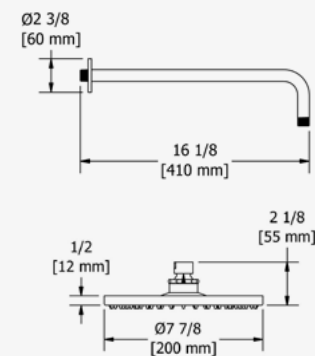

KIT323GS-EM

		RRP (€)
CHROME	KIT323GSC-EM	954.00
BLACK	KIT323GSBK-EM	1,192.50

EN

THE GS 323 SHOWER KIT INCLUDES

2-WAY TYPE T/P COAXIAL VALVE ROUGH

Thermostatic / pressure balance.
Test cap.
Service valves.
G 1/2" male inlets.
Two G 1/2" outlets.
20.7l/min, 3 bar.

2-WAY TYPE T/P COAXIAL TRIM

Four positions (OFF, 1, 1 and 2, 2) share.
Thermostatic / pressure balance coaxial cartridge with check valves.
Temperature and volume control with diverter.

SHOWER RAIL

Easy-Glide left cursor.
150cm (59") double interlock flexible hose, swivel and two check valves.
Easy clean two-jet hand shower.
6.78l/min, 3 bar.

40CM (16") SHOWER ARM

G 1/2" male connection.
Round rosette.

20CM (8") SHOWER HEAD

Easy clean.
G 1/2" inlet female.
Swivel.
6.78l/min, 3 bar.

ELBOW SUPPLY

G 1/2" female inlet.
G 1/2" shank supplied.
Adjustable depth.
G 1/2" outlet male.

DE

DAS DUSCHSYSTEM GS 323 ENTHÄLT

2-WEGE EINBAU-VENTIL T/P UP-TEIL

Thermostat / Druckausgleichs.
Prüfkappe.
Service-Ventil.
G1/2" Einlass Innengewinde.
2 x G1/2" Auslass.
20.7l/min, 3 bar.

2-WEGE EINBAU-VENTIL T/P SICHTTEIL ,BEIDE STRAHLARTEN GLEICHZEITIG NUTZBAR

4 Positionen (Aus, 1, 1+2, 2) kann zusammen genutzt werden.
Thermostat / Druckausgleichs-Kartusche mit Rückschlagventilen.
Temperatur- und Durchflussregelung mit Umsteller.

BRAUSESTANGE

"Easy-Glide" Brausehalter.
150 cm flexibler, doppelwandiger Schlauch mit Drehgelenk und 2 Anschlüssen.
Zweistahl-Handbrause.
6.78l/min, 3 bar.

BRAUSEARM 40 CM (16")

G 1/2" Verbindung Aussengewinde.
Rosette rund.

KOPFBRAUSE 20 CM (8")

Easy-Clean-Noppen.
G 1/2" Einlass Innengewinde.
Drehbar.
6.78l/min, 3 bar.

WANDANSCHLUSSBOGEN

G 1/2" Einlass Innengewinde.
G 1/2" Adapter im Lieferumfang.
Einstellbare Tiefe.
G 1/2" Auslass Aussengewinde.

IT

IL KIT DOCCIA GS 323 INCLUDE

VALVOLA COASSIALE 2 VIE DI TIPO T/P PARTE INTERNA

Termostatica / pressione.
Tappo di sicurezza.
Valvola di servizio.
G 1/2" Ingresso maschio.
Due G 1/2" uscite.
20.7l/min, 3 bar.

VALVOLA COASSIALE 2 VIE DI TIPO T/P PARTE ESTERNA

4 posizioni (off, 1, 1+2, 2).
Cartuccia coassiale con valvole di controllo Termostatica / pressione.
Controllo temperatura e volume con deviatore.

ASTA DOCCIA

cursore sinistro Easy-Glide.
Tubo flessibile doccia 150 cm con snodo e 2 valvole.
Doccetta con doppio getto.
6.78l/min, 3 bar.

BRACCIO DOCCIA 40 CM (16")

G 1/2" congiunzione maschio.
Rosetta doccia Tonda.

SOFFIONE 20 CM (8")

Ugelli facili da pulire.
G 1/2" ingresso femmina.
Girevole.
6.78l/min, 3 bar.

RACCORDO A GOMITO

G 1/2" ingresso femmina.
Raccordo maschio-femmina.
Profondità variabile.
G 1/2" uscita maschio.