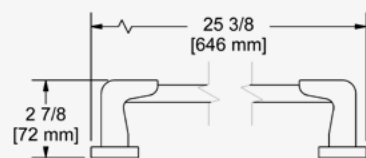

## 60CM TOWEL BAR

Four anchor points.  
All mounting materials are included.