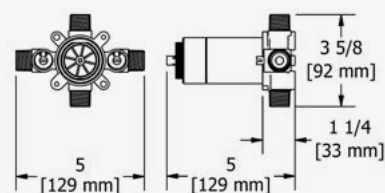

KIT323VY-EM

CHROME KIT323VYC-EM RRP (€) 1,325.00

EN

THE VENTY 323
SHOWER KIT
INCLUDES

2-WAY TYPE T/P COAXIAL VALVE ROUGH

Thermostatic / pressure balance.
Test cap.
Service valves.
G 1/2" male inlets.
Two G 1/2" outlets.
20.7l/min, 3 bar.

2-WAY TYPE T/P COAXIAL TRIM

Four positions (OFF, 1, 1 and 2, 2) share.
Thermostatic / pressure balance coaxial cartridge with check valves.
Temperature and volume control with diverter.

SHOWER RAIL

Easy-Glide left cursor.
150cm (59") double interlock flexible hose, swivel and two check valves.
Easy clean two-jet hand shower.
6.85l/min, 3 bar.

40CM (16") SHOWER ARM

G 1/2" male connection.

20 X 30CM (8" X 12") SHOWER HEAD

Easy clean.
G 1/2" inlet female.
Swivel.
6.81l/min, 3 bar.

ELBOW SUPPLY

G 1/2" female inlet.
G 1/2" shank supplied.
Adjustable depth.
G 1/2" outlet male.

DE

DAS DUSCHSYSTEM
VENTY 323
ENTHÄLT

2-WEGE EINBAU-VENTIL T/P UP-TEIL

Thermostat / Druckausgleich.
Prüfkappe.
Service-Ventil.
G1/2" Einlass Innengewinde.
2 x G1/2" Auslass.
20.7l/min, 3 bar.

2-WEGE EINBAU-VENTIL T/P SICHTEIL ,BEIDE STRAHLARTEN GLEICHZEITIG NUTZBAR

4 Positionen (Aus, 1, 1+2, 2) kann zusammen genutzt werden.
Thermostat / Druckausgleichs-Kartusche mit Rückschlagventilen.
Temperatur- und Durchflussregelung mit Umsteller.

BRAUSESTANGE

"Easy-Glide" Brausehalter.
150 cm flexibler, doppelwandiger Schlauch mit Drehgelenk und 2 Anschlüssen.
Zweistahl-Handbrause.
6.85l/min, 3 bar.

BRAUSEARM 40 CM (16")

G 1/2" Verbindung Aussengewinde.

KOPFBRAUSE 20 X 30CM (8" X 12")

Easy-Clean-Noppen.
G 1/2" Einlass Innengewinde.
Drehbar.
6.81l/min, 3 bar.

WANDANSCHLUSSBOGEN

G 1/2" Einlass Innengewinde.
G 1/2" Adapter im Lieferumfang.
Einstellbare Tiefe.
G 1/2" Auslass Aussengewinde.

IT

IL KIT DOCCIA
VENTY 323
INCLUDE

VALVOLA COASSIALE 2 VIE DI TIPO T/P PARTE INTERNA

Termostatica / pressione.
Tappo di sicurezza.
Valvola di servizio.
G 1/2" Ingresso maschio.
Due G 1/2" uscite.
20.7l/min, 3 bar.

VALVOLA COASSIALE 2 VIE DI TIPO T/P PARTE ESTERNA

4 posizioni (off, 1, 1+2, 2).
Cartuccia coassiale con valvole di controllo Termostatica / pressione.
Controllo temperatura e volume con deviatore.

ASTA DOCCIA

cursore sinistro Easy-Glide.
Tubo flessibile doccia 150 cm con snodo e 2 valvole.
Doccetta con doppio getto.
6.85l/min, 3 bar.

BRACCIO DOCCIA 40 CM (16")

G 1/2" congiunzione maschio.

SOFFIONE 20 X 30CM (8" X 12")

Ugelli facili da pulire.
G 1/2" ingresso femmina.
Girevole.
6.81l/min, 3 bar.

RACCORDO A GOMITO

G 1/2" ingresso femmina.
Raccordo maschio-femmina.
Profondità variabile.
G 1/2" uscita maschio.