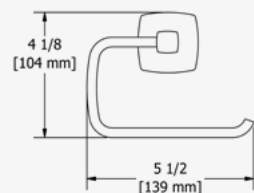

VY3

TOILET PAPER HOLDER

Two anchor points.
All mounting materials are included.

PAPIERROLLENHALTER

Zweifache Befestigung.
Sämtliche Befestigungsmaterialien im Lieferumfang enthalten.

PORTA CARTA IGIENICA

Doppio fissaggio.
Tutti i materiali di montaggio sono inclusi.

RRP (€)
CHROME VY3C 95.40

RRP (€)
CHROM VY3C 95.40

RRP (€)
CROMO VY3C 95.40