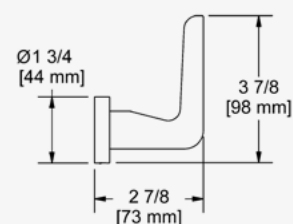

TOWEL HOOK

Two anchor points.
All mounting materials are included.

HANDTUCHHAKEN

Zweifache Befestigung.
Sämtliche Befestigungsmaterialien im Lieferumfang enthalten.

PORTASCIUGAMANI A GANCIO

Doppio fissaggio.
Tutti i materiali di montaggio sono inclusi.

		RRP (€)
CHROME	PB7C	63.60
BLACK	PB7BK	79.50

		RRP (€)
CHROM	PB7C	63.60
SCHWARZ	PB7BK	79.50

		RRP (€)
CROMO	PB7C	63.60
NERO	PB7BK	79.50