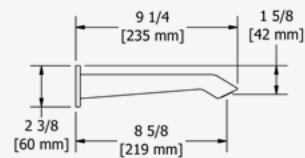

KIT1244VY-EM

RRP (€)
CHROME KIT1244VYC-EM 1,219.00

EN

THE VENTY 1244
SHOWER KIT
INCLUDES

2-WAY TYPE T/P COAXIAL VALVE ROUGH

Thermostatic / pressure balance.
Test cap.
Service valves.
G 1/2" male inlets.
Two G 1/2" outlets.
20.7l/min, 3 bar.

2-WAY NO SHARE TYPE T/P COAXIAL TRIM

Three positions (OFF, 1, 2) no share.
Thermostatic / pressure balance coaxial cartridge with check valves.
Temperature and volume control with diverter.

SHOWER RAIL

Easy-Glide left cursor.
150cm (59") double interlock flexible hose, swivel and two check valves.
Easy clean two-jet hand shower.
6.85l/min, 3 bar.

WALL-MOUNT BATH SPOUT

G 1/2" male connection.
Brass.
21.7l/min, 3 bar.

ELBOW SUPPLY

G 1/2" female inlet.
G 1/2" shank supplied.
Adjustable depth.
G 1/2" outlet male.

DE

DAS DUSCHSYSTEM
VENTY 1244
ENTHÄLT

2-WEGE EINBAU-VENTIL T/P UP-TEIL

Thermostat / Druckausgleich.
Prüfkappe.
Service-Ventil.
G1/2" Einlass Innengewinde.
2 x G1/2" Auslass.
20.7l/min, 3 bar.

2- WEGE EINBAU-VENTIL T/P SICHTTEIL

3 Positionen (Aus, 1,2) nur einzeln nutzbar.
Thermostat / Druckausgleichs-Kartusche mit Rückschlagventilen.
Temperatur- und Durchflussregelung mit Umsteller.

BRAUSESTANGE

"Easy-Glide" Brausehalter.
150 cm flexibler, doppelwandiger Schlauch mit Drehgelenk und 2 Anschlüssen.
Zweistahl-Handbrause.
6.85l/min, 3 bar.

WANNENEINLAUF

G 1/2" Verbindung Aussengewinde.
Messing.
21.7l/min, 3 bar.

WANDANSCHLUSSBOGEN

G 1/2" Einlass Innengewinde.
G 1/2" Adapter im Lieferumfang.
Einstellbare Tiefe.
G 1/2" Auslass Aussengewinde.

IT

IL KIT DOCCIA
VENTY 1244
INCLUDE

VALVOLA COASSIALE 2 VIE DI TIPO T/P PARTE INTERNA

Termostatica / pressione.
Tappo di sicurezza.
Valvola di servizio.
G 1/2" Ingresso maschio.
Due G 1/2" uscite.
20.7l/min, 3 bar.

VALVOLA COASSIALE 2 VIE DI TIPO T/P SELEZIONE ALTERNATA

3 posizioni (off, 1,2), non utilizzabili contemporaneamente.
Cartuccia coassiale con valvole di controllo
Termostatica / pressione.
Controllo temperatura e volume con deviatore.

ASTA DOCCIA

Cursore sinistro Easy-Glide.
Tubo flessibile doccia 150 cm con snodo e 2 valvole.
Doccetta con doppio getto.
6.85l/min, 3 bar.

BOCCA DI EROGAZIONE PER VASCA DA BAGNO

G 1/2" congiunzione maschio.
Cromato.
21.7l/min, 3 bar.

RACCORDO A GOMITO

G 1/2" ingresso femmina.
Raccordo maschio-femmina.
Profondità variabile.
G 1/2" uscita maschio.