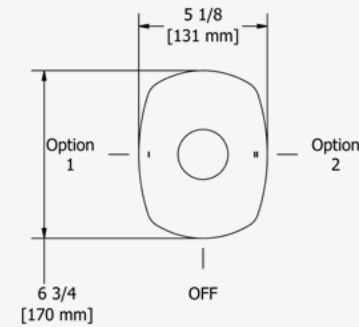

KIT1244VY-EM

RRP (€)
CHROME KIT1244VYC-EM 1,219.00

EN

THE VENTY 1244
SHOWER KIT
INCLUDES

2-WAY TYPE T/P COAXIAL VALVE ROUGH

Thermostatic / pressure balance.
Test cap.
Service valves.
G 1/2" male inlets.
Two G 1/2" outlets.
20.7l/min, 3 bar.

2-WAY NO SHARE TYPE T/P COAXIAL TRIM

Three positions (OFF, 1, 2) no share.
Thermostatic / pressure balance coaxial cartridge with check valves.
Temperature and volume control with diverter.

SHOWER RAIL

Easy-Glide left cursor.
150cm (59") double interlock flexible hose, swivel and two check valves.
Easy clean two-jet hand shower.
6.85l/min, 3 bar.

WALL-MOUNT BATH SPOUT

G 1/2" male connection.
Brass.
21.7l/min, 3 bar.

ELBOW SUPPLY

G 1/2" female inlet.
G 1/2" shank supplied.
Adjustable depth.
G 1/2" outlet male.

DE

DAS DUSCHSYSTEM
VENTY 1244
ENTHÄLT

2-WEGE EINBAU-VENTIL T/P UP-TEIL

Thermostat / Druckausgleich.
Prüfkappe.
Service-Ventil.
G1/2" Einlass Innengewinde.
2 x G1/2" Auslass.
20.7l/min, 3 bar.

2- WEGE EINBAU-VENTIL T/P SICHTTEIL

3 Positionen (Aus, 1,2) nur einzeln nutzbar.
Thermostat / Druckausgleichs-Kartusche mit Rückschlagventilen.
Temperatur- und Durchflussregelung mit Umsteller.

BRAUSESTANGE

"Easy-Glide" Brausehalter.
150 cm flexibler, doppelwandiger Schlauch mit Drehgelenk und 2 Anschlüssen.
Zweistahl-Handbrause.
6.85l/min, 3 bar.

WANNENEINLAUF

G 1/2" Verbindung Aussengewinde.
Messing.
21.7l/min, 3 bar.

WANDANSCHLUSSBOGEN

G 1/2" Einlass Innengewinde.
G 1/2" Adapter im Lieferumfang.
Einstellbare Tiefe.
G 1/2" Auslass Aussengewinde.

IT

IL KIT DOCCIA
VENTY 1244
INCLUDE

VALVOLA COASSIALE 2 VIE DI TIPO T/P PARTE INTERNA

Termostatica / pressione.
Tappo di sicurezza.
Valvola di servizio.
G 1/2" Ingresso maschio.
Due G 1/2" uscite.
20.7l/min, 3 bar.

VALVOLA COASSIALE 2 VIE DI TIPO T/P SELEZIONE ALTERNATA

3 posizioni (off, 1,2), non utilizzabili contemporaneamente.
Cartuccia coassiale con valvole di controllo
Termostatica / pressione.
Controllo temperatura e volume con deviatore.

ASTA DOCCIA

Cursore sinistro Easy-Glide.
Tubo flessibile doccia 150 cm con snodo e 2 valvole.
Doccetta con doppio getto.
6.85l/min, 3 bar.

BOCCA DI EROGAZIONE PER VASCA DA BAGNO

G 1/2" congiunzione maschio.
Cromato.
21.7l/min, 3 bar.

RACCORDO A GOMITO

G 1/2" ingresso femmina.
Raccordo maschio-femmina.
Profondità variabile.
G 1/2" uscita maschio.