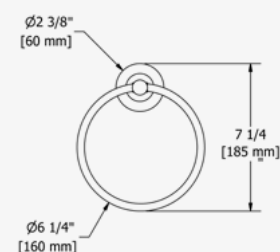

TOWEL RING

Two anchor points.
All mounting materials are included.

HANDTUCHRING

Zweifache Befestigung.
Sämtliche Befestigungsmaterialien im Lieferumfang enthalten.

PORTASCIUGAMANI AD ANELLO

Doppio fissaggio.
Tutti i materiali di montaggio sono inclusi.

		RRP (€)
CHROME	ST7C	68.90
BLACK	ST7BK	86.10

		RRP (€)
CHROM	ST7C	68.90
SCHWARZ	ST7BK	86.10

		RRP (€)
CROMO	ST7C	68.90
NERO	ST7BK	86.10

78

79

GS

GS