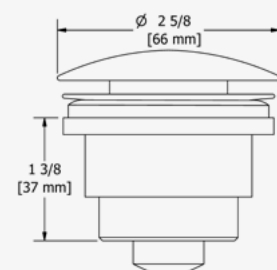

UNIVERSAL BASIN DRAIN

Universal basin drain with push control plug.

UNIVERSALABLAUF

Einfach zu bedienen über Push-Open Technologie.

SCARICO UNIVERSALE PER LAVABO

Design con azionamento a pressione di facile utilizzo.

		RRP (€)
CHROME	DB160C-EM	84.80
BLACK	DB160BK-EM	106.00

		RRP (€)
CHROM	DB160C-EM	84.80
SCHWARZ	DB160BK-EM	106.00

		RRP (€)
CROMO	DB160C-EM	84.80
NERO	DB160BK-EM	106.00