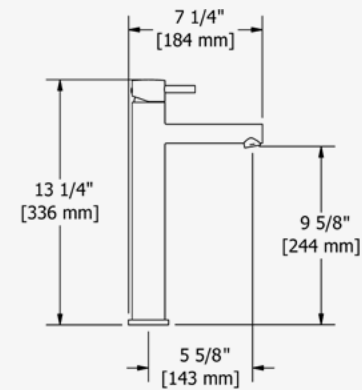

GL01-EM

TALL SINGLE LEVER BASIN MIXER

G 1/2" connection flexes.
Supplied with G 3/8" adaptor.
Ceramic cartridge.
Waste kit sold separately (DB160-EM).
6.9l/min, 3 bar.

HOHE EINHAND-WASCHTISCHBATTERIE

Flexschläuche 1/2".
Adapter G 3/8" mitgeliefert.
Keramikkartusche.
Ablaufgarnitur muss separat erworben werden (DB160-EM).
6.9l/min, 3 bar.

MISCELATORE ALTO MONOCOMANDO LAVABO

G 1/2" tubi flessibili.
Adattatore G 3/8" incluso.
Cartucce a disco ceramiche.
Kit piletta venduto separatamente (DB160-EM).
6.9l/min, 3 bar.

		RRP (€)
CHROME	GL01C-EM	296.80
BLACK	GL01BK-EM	371.00

		RRP (€)
CHROM	GL01C-EM	296.80
SCHWARZ	GL01BK-EM	371.00

		RRP (€)
CROMO	GL01C-EM	296.80
NERO	GL01BK-EM	371.00

DB160-EM