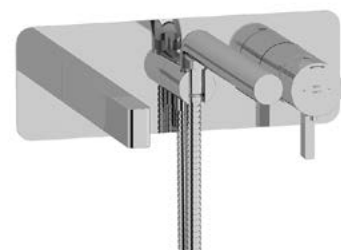

PX21-EM

WALL MOUNTED BATH
SHOWER MIXER

G 1/2" female inlets.
Thermostatic / pressure balance coaxial cartridge with check valves.
Single function easy clean hand shower.
Two-way no share.
Service valve.
Bath filler: 18.4l/min, 3 bar.
Hand shower: 5.2l/min, 3 bar.

WANNENARMATUR MIT BRAUSE
FÜR WANDMONTAGE

G 1/2" Einlässe Innengewinde.
Thermostat / Druckausgleichs-Kartusche mit Rückschlagventilen.
Einstrahl-Handbrause.
Zweiwege.
Service-Ventil.
Wanneneinlauf: 18.4l/min, 3 bar.
Handbrause: 5.2l/min, 3 bar.

MISCELATORE DOCCIAA MURO

G 1/2" ingressi femmina.
Cartuccia coassiale con valvole di controllo Termostatica / pressione.
Doccetta EasyClean con getto fisso.
2 vie non contemporaneamente.
Valvola di servizio.
Rubinetto: 18.4l/min, 3 bar.
Doccetta: 5.2l/min, 3 bar.

		RRP (€)
CHROME	PX21C-EM	678.40
BLACK	PX21BK-EM	848.00

		RRP (€)
CHROM	PX21C-EM	678.40
SCHWARZ	PX21BK-EM	848.00

		RRP (€)
CROMO	PX21C-EM	678.40
NERO	PX21BK-EM	848.00