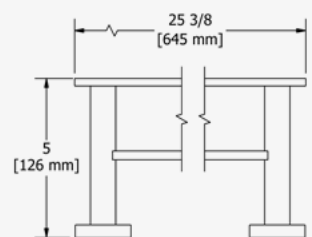

PX6

60CM DOUBLE TOWEL BAR

Four anchor points.
All mounting materials are included.

DOPPELTER HANDTUCHHALTER 60 CM

Vierfache Befestigung.
Sämtliche Befestigungsmaterialien im Lieferumfang enthalten.

PORTASCIUGAMANI A DOPPIA BARRA DA 60 CM

Quattro punti fissaggio.
Tutti i materiali di montaggio sono inclusi.

		RRP (€)
CHROME	PX6C	174.90
BLACK	PX6BK	218.60

		RRP (€)
CHROM	PX6C	174.90
SCHWARZ	PX6BK	218.60

		RRP (€)
CROMO	PX6C	174.90
NERO	PX6BK	218.60

PX7