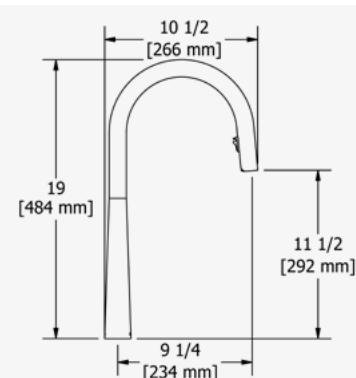

SC101-EM

PULL-DOWN KITCHEN TAP

Two-jet system on pull-down.

Braided nylon hose with 360 degree rotation.

Integrated swivel.

Stream: 5.1l/min, 3 bar.

Spray: 4.5l/min, 3 bar.

Available in CHROME, BLACK, STAINLESS STEEL (PVD) OR BRUSHED GOLD (PVD).

RRP (€)

CHROME	SC101C-EM	466.40
BLACK	SC101BK-EM	583.00
S/STEEL	SC101SS-EM	606.30
B/GOLD	SC101BG-EM	606.30

KÜCHENMISCHER MIT FLEXIBLEM AUSLAUF

Zweistrahler-Brause.

Geflochtener Nylonschlauch mit 360-Grad-Drehung.

Mit integriertem Gelenk.

Normalstrahl: 5.1l/min, 3 bar.

Brausestrahl: 4.5l/min, 3 bar.

RRP (€)

CHROM	SC101C-EM	466.40
MATTSCHWARZ	SC101BK-EM	583.00
EDELSTAHL	SC101SS-EM	606.30
GOLD GEBÜRSTET	SC101BG-EM	606.30

RUBINETTO CUCINA ABBASSABILE

Doccetta doppio getto.

Tubo in nylon intrecciato con rotazione di 360 gradi.

Snodo integrato.

Modalità getto: 5.1l/min, 3 bar.

Modalità spruzzo: 4.5l/min, 3 bar.

RRP (€)

CROMATO	LK101C-EM	466.40
NERO OPACO	LK101BK-EM	583.00
ACCIAIO INOSSIDABILE	LK101SS-EM	606.30
ORO SPAZZOLATO	LK101BG-EM	606.30