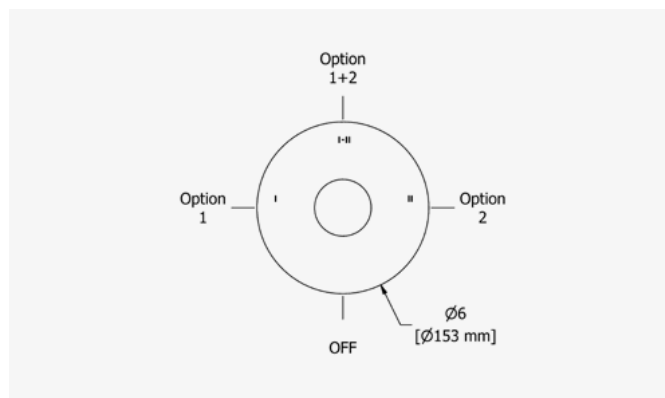

KIT323PB-EM

		RRP (€)
CHROME	KIT323PBC-EM	1,325.00
BLACK	KIT323PBBK-EM	1,656.30

EN

THE PARABOLA
323 SHOWER KIT
INCLUDES

2-WAY TYPE T/P COAXIAL VALVE ROUGH

Thermostatic / pressure balance.
Test cap.
Service valves.
G 1/2" male inlets.
Two G 1/2" outlets.
20.7l/min, 3 bar.

2-WAY TYPE T/P COAXIAL TRIM

Four positions (OFF, 1, 1 and 2, 2) share.
Thermostatic / pressure balance coaxial cartridge with check valves.
Temperature and volume control with diverter.

SHOWER RAIL

Easy-Glide left cursor.
150cm (59") double interlock flexible hose, swivel and two check valves.
Easy clean two-jet hand shower.
5.4l/min, 3 bar.

40CM (16") SHOWER ARM

G 1/2" male connection.
Round rosette.

20CM (8") SHOWER HEAD

Easy clean.
G 1/2" inlet female.
Swivel.
6.78l/min, 3 bar.

ELBOW SUPPLY

G 1/2" female inlet.
G 1/2" shank supplied.
Adjustable depth.
G 1/2" outlet male.

DE

DAS DUSCHSYSTEM
PARABOLA 323
ENTHÄLT

2-WEGE EINBAU-VENTIL T/P UP-TEIL

Thermostat / Druckausgleich.
Prüfkappe.
Service-Ventil.
G1/2" Einlass Innengewinde.
2 x G1/2" Auslass.
20.7l/min, 3 bar.

2-WEGE EINBAU-VENTIL T/P SICHTTEIL,
BEIDE STRAHLARTEN GLEICHZEITIG
NUTZBAR

4 Positionen (Aus, 1, 1+2, 2) kann zusammen genutzt werden.
Thermostat / Druckausgleichs-Kartusche mit Rückschlagventilen.
Temperatur- und Durchflussregelung mit Umsteller.

BRAUSESTANGE

"Easy-Glide" Brausehalter.
150 cm flexibler, doppelwandiger Schlauch mit Drehgelenk und 2 Anschlüssen.
Zweistahl-Handbrause.
5.4l/min, 3 bar.

BRAUSEARM 40CM (16")

G 1/2" Verbindung Aussengewinde.
Rosette rund.

KOPFBRAUSE 20 CM (8")

Easy-Clean-Noppen.
G 1/2" Einlass Innengewinde.
Drehbar.
6.78l/min, 3 bar.

WANDANSCHLUSSBOGEN

G 1/2" Einlass Innengewinde.
G 1/2" Adapter im Lieferumfang.
Einstellbare Tiefe.
G 1/2" Auslass Aussengewinde.

IT

IL KIT DOCCIA
PARABOLA 323
INCLUDE

VALVOLA COASSIALE 2 VIE DI TIPO
T/P PARTE INTERNA

Termostatica / pressione.
Tappo di sicurezza.
Valvola di servizio.
G 1/2" Ingresso maschio.
Due G 1/2" uscite.
20.7l/min, 3 bar.

VALVOLA COASSIALE 2 VIE DI TIPO
T/P PARTE ESTERNA

4 posizioni (off, 1, 1+2, 2).
Cartuccia coassiale con valvole di controllo Termostatica / pressione.
Controllo temperatura e volume con deviatore.

ASTA DOCCIA

cursore sinistro Easy-Glide.
Tubo flessibile doccia 150 cm con snodo e 2 valvole.
Doccetta con doppio getto.
5.4l/min, 3 bar.

BRACCIO DOCCIA 40 CM (16")

G 1/2" congiunzione maschio.
Rosetta doccetta Tonda.

SOFFIONE 20 CM (8")

Ugelli facili da pulire.
G 1/2" ingresso femmina.
Girevole.
6.78l/min, 3 bar.

RACCORDO A GOMITO

G 1/2" ingresso femmina.
G 1/2" Raccordo maschio-femmina.
Profondità variabile.
G 1/2" uscita maschio.