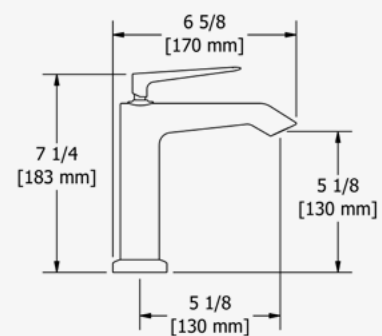

EN

DE

IT

VYS00-EM

SINGLE LEVER BASIN MIXER

G 1/2" connection flexes.
Supplied with G 3/8" adaptor.
Ceramic cartridge.
Waste kit sold separately (DB160-EM).
6.4l/min, 3 bar.

EINHAND-WASCHTISCHBATTERIE

Flexschläuche 1/2".
Adapter G 3/8" mitgeliefert.
Keramikkartusche.
Ablaufgarnitur muss separat erworben werden (DB160-EM).
6.4l/min, 3 bar.

MISCELATORE MONOCOMANDO LAVABO

G 1/2" tubi flessibili.
Adattatore G 3/8" incluso.
Cartucce a disco ceramic.
Kit piletta venduto separatamente (DB160-EM).
6.4l/min, 3 bar.

RRP (€)
CHROME VYS00C-EM 275.60

RRP (€)
CHROM VYS00C-EM 275.60

RRP (€)
CROMO VYS00C-EM 275.60

VYL01-EM