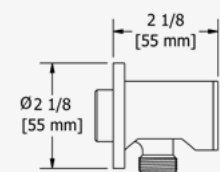

KIT323GS-EM

		RRP (€)
CHROME	KIT323GSC-EM	954.00
BLACK	KIT323GSBK-EM	1,192.50

EN

THE GS 323 SHOWER KIT INCLUDES

2-WAY TYPE T/P COAXIAL VALVE ROUGH

Thermostatic / pressure balance.
Test cap.
Service valves.
G 1/2" male inlets.
Two G 1/2" outlets.
20.7l/min, 3 bar.

2-WAY TYPE T/P COAXIAL TRIM

Four positions (OFF, 1, 1 and 2, 2) share.
Thermostatic / pressure balance coaxial cartridge with check valves.
Temperature and volume control with diverter.

SHOWER RAIL

Easy-Glide left cursor.
150cm (59") double interlock flexible hose, swivel and two check valves.
Easy clean two-jet hand shower.
6.78l/min, 3 bar.

40CM (16") SHOWER ARM

G 1/2" male connection.
Round rosette.

20CM (8") SHOWER HEAD

Easy clean.
G 1/2" inlet female.
Swivel.
6.78l/min, 3 bar.

ELBOW SUPPLY

G 1/2" female inlet.
G 1/2" shank supplied.
Adjustable depth.
G 1/2" outlet male.

DE

DAS DUSCHSYSTEM GS 323 ENTHÄLT

2-WEGE EINBAU-VENTIL T/P UP-TEIL

Thermostat / Druckausgleichs.
Prüfkappe.
Service-Ventil.
G1/2" Einlass Innengewinde.
2 x G1/2" Auslass.
20.7l/min, 3 bar.

2-WEGE EINBAU-VENTIL T/P SICHTTEIL ,BEIDE STRAHLARTEN GLEICHZEITIG NUTZBAR

4 Positionen (Aus, 1, 1+2, 2) kann zusammen genutzt werden.
Thermostat / Druckausgleichs-Kartusche mit Rückschlagventilen.
Temperatur- und Durchflussregelung mit Umsteller.

BRAUSESTANGE

"Easy-Glide" Brausehalter.
150 cm flexibler, doppelwandiger Schlauch mit Drehgelenk und 2 Anschlüssen.
Zweistahl-Handbrause.
6.78l/min, 3 bar.

BRAUSEARM 40 CM (16")

G 1/2" Verbindung Aussengewinde.
Rosette rund.

KOPFBRAUSE 20 CM (8")

Easy-Clean-Noppen.
G 1/2" Einlass Innengewinde.
Drehbar.
6.78l/min, 3 bar.

WANDANSCHLUSSBOGEN

G 1/2" Einlass Innengewinde.
G 1/2" Adapter im Lieferumfang.
Einstellbare Tiefe.
G 1/2" Auslass Aussengewinde.

IT

IL KIT DOCCIA GS 323 INCLUDE

VALVOLA COASSIALE 2 VIE DI TIPO T/P PARTE INTERNA

Termostatica / pressione.
Tappo di sicurezza.
Valvola di servizio.
G 1/2" Ingresso maschio.
Due G 1/2" uscite.
20.7l/min, 3 bar.

VALVOLA COASSIALE 2 VIE DI TIPO T/P PARTE ESTERNA

4 posizioni (off, 1, 1+2, 2).
Cartuccia coassiale con valvole di controllo Termostatica / pressione.
Controllo temperatura e volume con deviatore.

ASTA DOCCIA

cursore sinistro Easy-Glide.
Tubo flessibile doccia 150 cm con snodo e 2 valvole.
Doccetta con doppio getto.
6.78l/min, 3 bar.

BRACCIO DOCCIA 40 CM (16")

G 1/2" congiunzione maschio.
Rosetta doccia Tonda.

SOFFIONE 20 CM (8")

Ugelli facili da pulire.
G 1/2" ingresso femmina.
Girevole.
6.78l/min, 3 bar.

RACCORDO A GOMITO

G 1/2" ingresso femmina.
Raccordo maschio-femmina.
Profondità variabile.
G 1/2" uscita maschio.