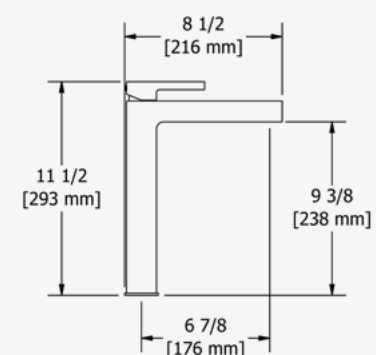

TALL SINGLE LEVER BASIN MIXER

G 1/2" connection flexes.
Supplied with G 3/8" adaptor.
Ceramic cartridge.
Waste kit sold separately (DB160-EM).
3.1l/min, 3 bar.

HOHE EINHAND-WASCHTISCHBATTERIE

Flexschläuche 1/2".
Adapter G 3/8" mitgeliefert.
Keramikkartusche.
Ablaufgarnitur muss separat erworben werden (DB160-EM).
3.1l/min, 3 bar.

MISCELATORE ALTO MONOCOMANDO LAVABO

G 1/2" tubi flessibili.
Adattatore G 3/8" incluso.
Cartucce a disco ceramiche.
Kit piletta venduto separatamente (DB160-EM).
3.1l/min, 3 bar.

		RRP (€)
CHROME	PXL01C-EM	386.90
BLACK	PXL01BK-EM	483.60

		RRP (€)
CHROM	PXL01C-EM	386.90
SCHWARZ	PXL01BK-EM	483.60

		RRP (€)
CROMO	PXL01C-EM	386.90
NERO	PXL01BK-EM	483.60

PX08-EM