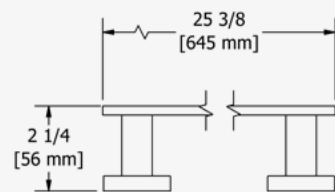

## 60CM TOWEL BAR

Four anchor points.  
All mounting materials are included.