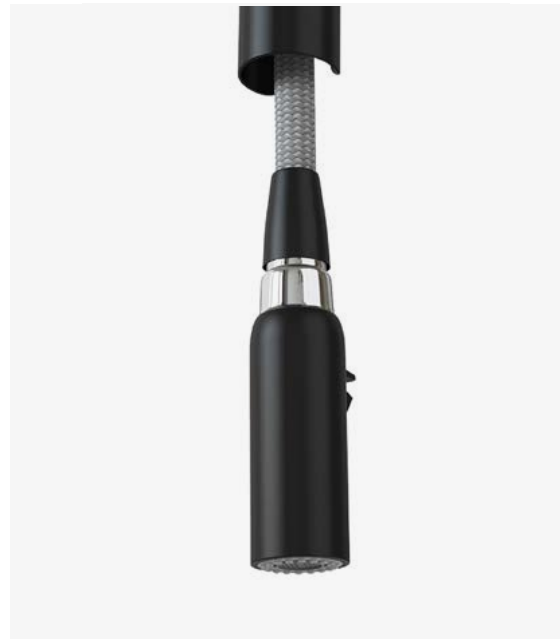

### RETRACTABLE HAND SPRAY

The Boomerang pull-down technology seamlessly integrates the sprayer into the spout while returning it quickly and easily to the sprayer's original position.