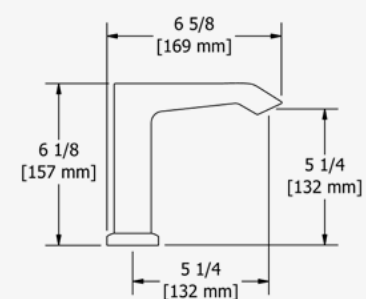

EN

DE

IT

VYS00-EM

SINGLE LEVER BASIN MIXER

G 1/2" connection flexes.
Supplied with G 3/8" adaptor.
Ceramic cartridge.
Waste kit sold separately (DB160-EM).
6.4l/min, 3 bar.

EINHAND-WASCHTISCHBATTERIE

Flexschläuche 1/2".
Adapter G 3/8" mitgeliefert.
Keramikkartusche.
Ablaufgarnitur muss separat erworben werden (DB160-EM).
6.4l/min, 3 bar.

MISCELATORE MONOCOMANDO LAVABO

G 1/2" tubi flessibili.
Adattatore G 3/8" incluso.
Cartucce a disco ceramic.
Kit piletta venduto separatamente (DB160-EM).
6.4l/min, 3 bar.

RRP (€)
CHROME VYS00C-EM 275.60

RRP (€)
CHROM VYS00C-EM 275.60

RRP (€)
CROMO VYS00C-EM 275.60

VYL01-EM

TALL SINGLE LEVER BASIN MIXER

G 1/2" connection flexes.
Supplied with G 3/8" adaptor.
Ceramic cartridge.
Waste kit sold separately (DB160-EM).
6.4l/min, 3 bar.

HOHE EINHAND-WASCHTISCHBATTERIE

Flexschläuche 1/2".
Adapter G 3/8" mitgeliefert.
Keramikkartusche.
Ablaufgarnitur muss separat erworben werden (DB160-EM).
6.4l/min, 3 bar.

MISCELATORE ALTO MONOCOMANDO LAVABO

G 1/2" tubi flessibili.
Adattatore G 3/8" incluso.
Cartucce a disco ceramic.
Kit piletta venduto separatamente (DB160-EM).
6.4l/min, 3 bar.

RRP (€)
CHROME VYL01C-EM 434.60

RRP (€)
CHROM VYL01C-EM 434.60

RRP (€)
CROMO VYL01C-EM 434.60

VY08-EM

THREE HOLE BASIN MIXER

G 1/2" connection flexes.
Supplied with G 3/8" adaptor.
Quarter-turn ceramic cartridges.
Waste kit sold separately (DB160-EM).
6.4l/min, 3 bar.

DREILOCH-WASCHTISCHARMATUR

Flexschläuche 1/2".
Adapter G 3/8" mitgeliefert.
Vierteldrehende Keramikkartusche.
Ablaufgarnitur muss separat erworben werden (DB160-EM).
6.4l/min, 3 bar.

MISCELATORE PER LAVABO A TRE FORI