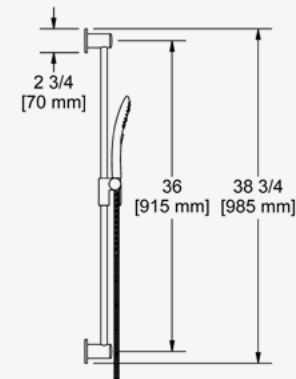

KIT1244VY-EM

RRP (€)
CHROME KIT1244VYC-EM 1,219.00

EN

THE VENTY 1244
SHOWER KIT
INCLUDES

2-WAY TYPE T/P COAXIAL VALVE ROUGH

Thermostatic / pressure balance.
Test cap.
Service valves.
G 1/2" male inlets.
Two G 1/2" outlets.
20.7l/min, 3 bar.

2-WAY NO SHARE TYPE T/P COAXIAL TRIM

Three positions (OFF, 1, 2) no share.
Thermostatic / pressure balance coaxial cartridge with check valves.
Temperature and volume control with diverter.

SHOWER RAIL

Easy-Glide left cursor.
150cm (59") double interlock flexible hose, swivel and two check valves.
Easy clean two-jet hand shower.
6.85l/min, 3 bar.

WALL-MOUNT BATH SPOUT

G 1/2" male connection.
Brass.
21.7l/min, 3 bar.

ELBOW SUPPLY

G 1/2" female inlet.
G 1/2" shank supplied.
Adjustable depth.
G 1/2" outlet male.

DE

DAS DUSCHSYSTEM
VENTY 1244
ENTHÄLT

2-WEGE EINBAU-VENTIL T/P UP-TEIL

Thermostat / Druckausgleich.
Prüfkappe.
Service-Ventil.
G1/2" Einlass Innengewinde.
2 x G1/2" Auslass.
20.7l/min, 3 bar.

2- WEGE EINBAU-VENTIL T/P SICHTTEIL

3 Positionen (Aus, 1,2) nur einzeln nutzbar.
Thermostat / Druckausgleichs-Kartusche mit Rückschlagventilen.
Temperatur- und Durchflussregelung mit Umsteller.

BRAUSESTANGE

"Easy-Glide" Brausehalter.
150 cm flexibler, doppelwandiger Schlauch mit Drehgelenk und 2 Anschlüssen.
Zweistahl-Handbrause.
6.85l/min, 3 bar.

WANNENEINLAUF

G 1/2" Verbindung Aussengewinde.
Messing.
21.7l/min, 3 bar.

WANDANSCHLUSSBOGEN

G 1/2" Einlass Innengewinde.
G 1/2" Adapter im Lieferumfang.
Einstellbare Tiefe.
G 1/2" Auslass Aussengewinde.

IT

IL KIT DOCCIA
VENTY 1244
INCLUDE

VALVOLA COASSIALE 2 VIE DI TIPO T/P PARTE INTERNA

Termostatica / pressione.
Tappo di sicurezza.
Valvola di servizio.
G 1/2" Ingresso maschio.
Due G 1/2" uscite.
20.7l/min, 3 bar.

VALVOLA COASSIALE 2 VIE DI TIPO T/P SELEZIONE ALTERNATA

3 posizioni (off, 1,2), non utilizzabili contemporaneamente.
Cartuccia coassiale con valvole di controllo
Termostatica / pressione.
Controllo temperatura e volume con deviatore.

ASTA DOCCIA

Cursore sinistro Easy-Glide.
Tubo flessibile doccia 150 cm con snodo e 2 valvole.
Doccetta con doppio getto.
6.85l/min, 3 bar.

BOCCA DI EROGAZIONE PER VASCA DA BAGNO

G 1/2" congiunzione maschio.
Cromato.
21.7l/min, 3 bar.

RACCORDO A GOMITO

G 1/2" ingresso femmina.
Raccordo maschio-femmina.
Profondità variabile.
G 1/2" uscita maschio.