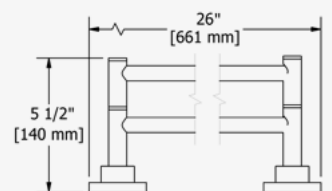

## 60CM DOUBLE TOWEL BAR

Four anchor points.  
All mounting materials are included.