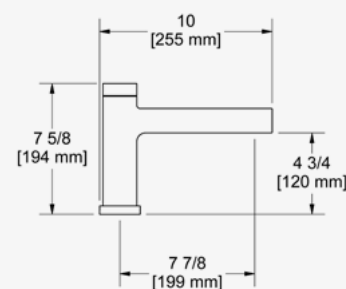

PX10-EM

DECK MOUNTED BATH SHOWER MIXER

G 1/2" male connection.
Ceramic cartridge and balancing spool with check valves.
Single function easy clean hand shower.
Bath filler: 28l/min, 3 bar.
Hand shower: 5.6l/min, 3 bar.

PRICE INCLUDES:
ROUGH & TRIM

		RRP (€)
CHROME	PX10C-EM	768.50
BLACK	PX10BK-EM	960.60

WANNENRANDARMATUR MIT BRAUSE

G 1/2" Verbindung Aussengewinde.
Keramikkartusche und Ausgleichsschieber mit Rückschlagventilen.
Einstrahl-Handbrause.
Wanneneinlauf: 28l/min, 3 bar.
Handbrause: 5.6l/min, 3 bar.

IM PREIS ENTHALTEN:
UNTERPUTZ-VENTIL UND BLENDE

		RRP (€)
CHROM	PX10C-EM	768.50
SCHWARZ	PX10BK-EM	960.60

MISCELATORE BORDOVASCA

G 1/2" congiunzione maschio.
Cartucce a disco ceramic e Stabilizzatore con valvole di controllo.
Doccetta EasyClean con getto fisso.
Rubinetto: 28l/min, 3 bar.
Doccetta: 5.6l/min, 3 bar.

INCLUSO NEL PREZZO:
PARTE INCASSO E KIT ESTERNO

		RRP (€)
CROMO	PX10C-EM	768.50
NERO	PX10BK-EM	960.60