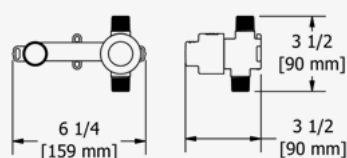

PX360-EM

360° WALL MOUNTED BASIN MIXER

Test cap.
G 1/2" male connections.
Unique 360° design means the handle can be installed either side of the spout.
Ceramic cartridge.
Waste kit sold separately (DB160-EM).
3.1l/min, 3 bar.

PRICE INCLUDES:
ROUGH & TRIM

		RRP (€)
CHROME	PX360C-EM	450.50
BLACK	PX360BK-EM	563.10

360° EINHAND-WASCHTISCH-BATTERIE FÜR WANDMONTAGE

Prüfkappe.
G 1/2" Verbindung Aussengewinde.
Das einzigartige 360°-Design ermöglicht eine Griffinstallation auf der für Sie bequemsten Seite.
Keramikkartusche.
Ablaufgarnitur muss separat erworben werden (DB160-EM).
3.1l/min, 3 bar.

IM PREIS ENTHALTEN:
UNTERPUTZ-VENTIL UND BLENDE

		RRP (€)
CHROM	PX360C-EM	450.50
SCHWARZ	PX360BK-EM	563.10

MISCELATORE MONOCOMANDO A PARETE PER LAVABO 360°

Tappo di sicurezza.
G 1/2" congiunzione maschio.
Il design unico a 360° consente di la maniglia bocca di erogazione.
Cartucce a disco ceramic.
Kit piletta venduto separatamente (DB160-EM).
3.1l/min, 3 bar.

INCLUSO NEL PREZZO:
PARTE INCASSO E KIT ESTERNO

		RRP (€)
CROMO	PX360C-EM	450.50
NERO	PX360BK-EM	563.10