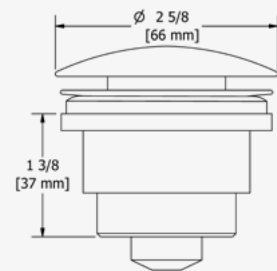

UNIVERSAL BASIN DRAIN

Universal basin drain with push control plug.

UNIVERSALABLAUF

Einfach zu bedienen über Push-Open Technologie.

SCARICO UNIVERSALE PER LAVABO

Design con azionamento a pressione di facile utilizzo.

		RRP (€)
CHROME	DB160C-EM	84.80
BLACK	DB160BK-EM	106.00

		RRP (€)
CHROM	DB160C-EM	84.80
SCHWARZ	DB160BK-EM	106.00

		RRP (€)
CROMO	DB160C-EM	84.80
NERO	DB160BK-EM	106.00