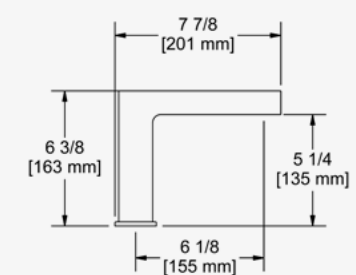

EN

DE

IT

PXS00-EM

SINGLE LEVER BASIN MIXER

G 1/2" connection flexes.
Supplied with G 3/8" adaptor.
Ceramic cartridge.
Waste kit sold separately (DB160-EM).
3.1l/min, 3 bar.

EINHAND-WASCHTISCHBATTERIE

Flexschläuche 1/2".
Adapter G 3/8" mitgeliefert.
Keramikkartusche.
Ablaufgarnitur muss separat erworben werden (DB160-EM).
3.1l/min, 3 bar.

MISCELATORE MONOCOMANDO LAVABO

G 1/2" tubi flessibili.
Adattatore G 3/8" incluso.
Cartucce a disco ceramiche.
Kit piletta venduto separatamente (DB160-EM).
3.1l/min, 3 bar.

		RRP (€)
CHROME	PXS00C-EM	238.50
BLACK	PXS00BK-EM	298.10

		RRP (€)
CHROM	PXS00C-EM	238.50
SCHWARZ	PXS00BK-EM	298.10

		RRP (€)
CROMO	PXS00C-EM	238.50
NERO	PXS00BK-EM	298.10

PXL01-EM

TALL SINGLE LEVER BASIN MIXER

G 1/2" connection flexes.
Supplied with G 3/8" adaptor.
Ceramic cartridge.
Waste kit sold separately (DB160-EM).
3.1l/min, 3 bar.

HOHE EINHAND-WASCHTISCHBATTERIE

Flexschläuche 1/2".
Adapter G 3/8" mitgeliefert.
Keramikkartusche.
Ablaufgarnitur muss separat erworben werden (DB160-EM).
3.1l/min, 3 bar.

MISCELATORE ALTO MONOCOMANDO LAVABO

G 1/2" tubi flessibili.
Adattatore G 3/8" incluso.
Cartucce a disco ceramiche.
Kit piletta venduto separatamente (DB160-EM).
3.1l/min, 3 bar.

		RRP (€)
CHROME	PXL01C-EM	386.90
BLACK	PXL01BK-EM	483.60

		RRP (€)
CHROM	PXL01C-EM	386.90
SCHWARZ	PXL01BK-EM	483.60

		RRP (€)
CROMO	PXL01C-EM	386.90
NERO	PXL01BK-EM	483.60

PX08-EM

THREE HOLE BASIN MIXER

G 1/2" connection flexes.
Supplied with G 3/8" adaptor.
Quarter-turn ceramic cartridges.
Waste kit sold separately (DB160-EM).
3.1l/min, 3 bar.

DREILOCH-WASCHTISCHARMATUR

Flexschläuche 1/2".
Adapter G 3/8" mitgeliefert.
Vierteldrehende Keramikkartusche.
Ablaufgarnitur muss separat erworben werden (DB160-EM).
3.1l/min, 3 bar.