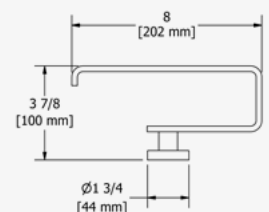

TOWEL HOOK

Two anchor points.
All mounting materials are included.

HANDTUCHHAKEN

Zweifache Befestigung.
Sämtliche Befestigungsmaterialien im Lieferumfang enthalten.

PORTASCIUGAMANI A GANCIO

Doppio fissaggio.
Tutti i materiali di montaggio sono inclusi.

		RRP (€)
CHROME	PX7C	79.50
BLACK	PX7BK	99.40

		RRP (€)
CHROM	PX7C	79.50
SCHWARZ	PX7BK	99.40

		RRP (€)
CROMO	PX7C	79.50
NERO	PX7BK	99.40