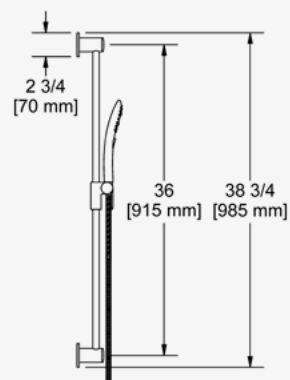

KIT323VY-EM

CHROME KIT323VYC-EM RRP (€) 1,325.00

EN

THE VENTY 323
SHOWER KIT
INCLUDES

2-WAY TYPE T/P COAXIAL VALVE ROUGH

Thermostatic / pressure balance.
Test cap.
Service valves.
G 1/2" male inlets.
Two G 1/2" outlets.
20.7l/min, 3 bar.

2-WAY TYPE T/P COAXIAL TRIM

Four positions (OFF, 1, 1 and 2, 2) share.
Thermostatic / pressure balance coaxial cartridge with check valves.
Temperature and volume control with diverter.

SHOWER RAIL

Easy-Glide left cursor.
150cm (59") double interlock flexible hose, swivel and two check valves.
Easy clean two-jet hand shower.
6.85l/min, 3 bar.

40CM (16") SHOWER ARM

G 1/2" male connection.

20 X 30CM (8" X 12") SHOWER HEAD

Easy clean.
G 1/2" inlet female.
Swivel.
6.81l/min, 3 bar.

ELBOW SUPPLY

G 1/2" female inlet.
G 1/2" shank supplied.
Adjustable depth.
G 1/2" outlet male.

DE

DAS DUSCHSYSTEM
VENTY 323
ENTHÄLT

2-WEGE EINBAU-VENTIL T/P UP-TEIL

Thermostat / Druckausgleich.
Prüfkappe.
Service-Ventil.
G1/2" Einlass Innengewinde.
2 x G1/2" Auslass.
20.7l/min, 3 bar.

2-WEGE EINBAU-VENTIL T/P SICHTEIL ,BEIDE STRAHLARTEN GLEICHZEITIG NUTZBAR

4 Positionen (Aus, 1, 1+2, 2) kann zusammen genutzt werden.
Thermostat / Druckausgleichs-Kartusche mit Rückschlagventilen.
Temperatur- und Durchflussregelung mit Umsteller.

BRAUSESTANGE

"Easy-Glide" Brausehalter.
150 cm flexibler, doppelwandiger Schlauch mit Drehgelenk und 2 Anschlüssen.
Zweistahl-Handbrause.
6.85l/min, 3 bar.

BRAUSEARM 40 CM (16")

G 1/2" Verbindung Aussengewinde.

KOPFBRAUSE 20 X 30CM (8" X 12")

Easy-Clean-Noppen.
G 1/2" Einlass Innengewinde.
Drehbar.
6.81l/min, 3 bar.

WANDANSCHLUSSBOGEN

G 1/2" Einlass Innengewinde.
G 1/2" Adapter im Lieferumfang.
Einstellbare Tiefe.
G 1/2" Auslass Aussengewinde.

IT

IL KIT DOCCIA
VENTY 323
INCLUDE

VALVOLA COASSIALE 2 VIE DI TIPO T/P PARTE INTERNA

Termostatica / pressione.
Tappo di sicurezza.
Valvola di servizio.
G 1/2" Ingresso maschio.
Due G 1/2" uscite.
20.7l/min, 3 bar.

VALVOLA COASSIALE 2 VIE DI TIPO T/P PARTE ESTERNA

4 posizioni (off, 1, 1+2, 2).
Cartuccia coassiale con valvole di controllo Termostatica / pressione.
Controllo temperatura e volume con deviatore.

ASTA DOCCIA

cursore sinistro Easy-Glide.
Tubo flessibile doccia 150 cm con snodo e 2 valvole.
Doccetta con doppio getto.
6.85l/min, 3 bar.

BRACCIO DOCCIA 40 CM (16")

G 1/2" congiunzione maschio.

SOFFIONE 20 X 30CM (8" X 12")

Ugelli facili da pulire.
G 1/2" ingresso femmina.
Girevole.
6.81l/min, 3 bar.

RACCORDO A GOMITO

G 1/2" ingresso femmina.
Raccordo maschio-femmina.
Profondità variabile.
G 1/2" uscita maschio.