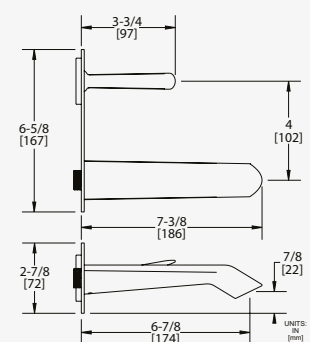

VY360-EM

360° WALL MOUNTED BASIN MIXER

Test cap.
G 1/2" male connections.
Unique 360° design means the handle can be installed either side of the spout.
Ceramic cartridge.
Waste kit sold separately (DB160-EM).
6.4l/min, 3 bar.

360° EINHAND-WASCHTISCH-BATTERIE FÜR WANDMONTAGE

Prüfkappe.
G 1/2" Verbindung Aussengewinde.
Das einzigartige 360°-Design ermöglicht eine Griffinstallation auf der für Sie bequemsten Seite.
Keramikkartusche.
Ablaufgarnitur muss separat erworben werden (DB160-EM).
6.4l/min, 3 bar.

MISCELATORE MONOCOMANDO A PARETE PER LAVABO 360°

Tappo di sicurezza.
G 1/2" congiunzione maschio.
Il design unico a 360° consente di la maniglia bocca di erogazione.
Cartucce a disco ceramic.
Kit piletta venduto separatamente (DB160-EM).
6.4l/min, 3 bar.

PRICE INCLUDES:

ROUGH & TRIM

RRP (€)

CHROME VY360C-EM 487.60

IM PREIS ENTHALTEN:

UNTERPUTZ-VENTIL UND BLENDE

RRP (€)

CHROM VY360C-EM 487.60

INCLUSO NEL PREZZO:

PARTE INCASSO E KIT ESTERNO

RRP (€)

CROMO VY360C-EM 487.60