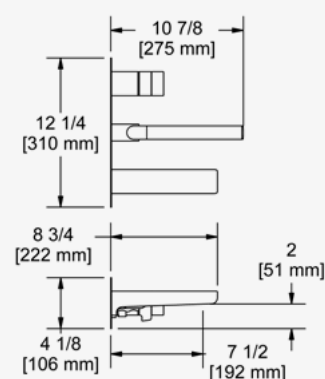

PB21-EM

WALL MOUNTED BATH SHOWER MIXER

G 1/2" female inlets.
Thermostatic / pressure balance coaxial cartridge with check valves.
Single function easy clean hand shower.
Two-way no share.
Service valve.
Bath filler: 18.4l/min, 3 bar.
Hand shower: 5.2l/min, 3 bar.

WANNENARMATUR MIT BRAUSE FÜR WANDMONTAGE

G 1/2" Einlässe Innengewinde.
Thermostat / Druckausgleichs-Kartusche mit Rückschlagventilen.
Einstrahl-Handbrause.
Zweiwege.
Service-Ventil.
Wanneneinlauf: 18.4l/min, 3 bar.
Handbrause: 5.2l/min, 3 bar.

MISCELATORE DOCCIA A MURO

G 1/2" ingressi femmina.
Cartuccia coassiale con valvole di controllo Termostatica / pressione.
Doccetta EasyClean con getto fisso.
2 vie non contemporaneamente.
Valvola di servizio.
Rubinetto: 18.4l/min, 3 bar.
Doccetta: 5.2l/min, 3 bar.

		RRP (€)
CHROME	PB21C-EM	715.50
BLACK	PB21BK-EM	894.40

		RRP (€)
CHROM	PB21C-EM	715.50
SCHWARZ	PB21BK-EM	894.40

		RRP (€)
CROMO	PB21C-EM	715.50
NERO	PB21BK-EM	894.40