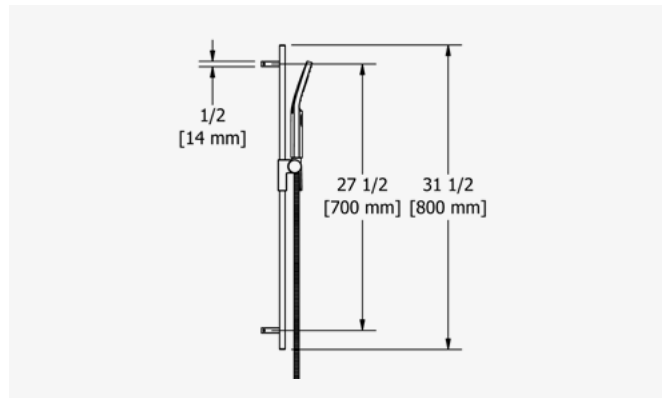

KIT323PXTQ-EM

		RRP (€)
CHROME	KIT323PXTQC-EM	1,007.00
BLACK	KIT323PXTQBK-EM	1,258.80

EN

THE PARADOX 323 SHOWER KIT INCLUDES

2-WAY TYPE T/P COAXIAL VALVE ROUGH

Thermostatic / pressure balance.
Test cap.
Service valves.
G 1/2" male inlets.
Two G 1/2" outlets.
20.7l/min, 3 bar.

2-WAY TYPE T/P COAXIAL TRIM

Four positions (OFF, 1, 1 and 2, 2) share.
Thermostatic / pressure balance coaxial cartridge with check valves.
Temperature and volume control with diverter.

SHOWER RAIL

Easy clean two-jet hand shower.
150cm (59") double interlock flexible hose, swivel and two check valves.
Rectangular slide bar.
Easy-Glide left cursor.
6.85l/min, 3 bar.

40CM (16") SHOWER ARM

G 1/2" male connection.
Square rosette.

20CM (8") SHOWER HEAD

Easy clean.
Swivel.
G 1/2" inlet female.
6.78l/min, 3 bar.

ELBOW SUPPLY

G 1/2" female inlet.
G 1/2" shank supplied.
Adjustable depth.
G 1/2" outlet male.

DE

DAS DUSCHSYSTEM PARADOX 323 ENTHÄLT

2-WEGE EINBAU-VENTIL T/P UP-TEIL

Thermostat / Druckausgleichs.
Prüfkappe.
Service-Ventil.
G1/2" Einlass Innengewinde.
2 x G1/2" Auslass.
20.7l/min, 3 bar.

2-WEGE EINBAU-VENTIL T/P SICHTTEIL ,BEIDE STRAHLARTEN GLEICHZEITIG NUTZBAR

4 Positionen (Aus, 1, 1+2, 2) kann zusammen genutzt werden.
Thermostat / Druckausgleichs-Kartusche mit Rückschlagventilen.
Temperatur- und Durchflussregelung mit Umsteller.

BRAUSESTANGE

Zweistahl-Handbrause.
150 cm flexibler, doppelwandiger Schlauch mit Drehgelenk und 2 Anschlüssen.
Brausestangenschieber.
"Easy-Glide" Brausehalter.
6.85l/min, 3 bar.

BRAUSEARM 40 CM (16")

G 1/2" Verbindung Aussengewinde.
Rosette quadratische.

KOPFBRAUSE 20 CM (8")

Easy-Clean-Noppen.
Drehbar.
G 1/2" Einlass Innengewinde.
6.78l/min, 3 bar.

WANDANSCHLUSSBOGEN

G 1/2" Einlass Innengewinde.
G 1/2" Adapter im Lieferumfang.
Einstellbare Tiefe.
G 1/2" Auslass Aussengewinde.

IT

IL KIT DOCCIA PARADOX 323 INCLUDE

VALVOLA COASSIALE 2 VIE DI TIPO T/P PARTE INTERNA

Termostatica / pressione.
Tappo di sicurezza.
Valvola di servizio.
G 1/2" Ingresso maschio.
Due G 1/2" uscite.
20.7l/min, 3 bar.

VALVOLA COASSIALE 2 VIE DI TIPO T/P PARTE ESTERNA

4 posizioni (off, 1, 1+2, 2).
Cartuccia coassiale con valvole di controllo Termostatica / pressione.
Controllo temperatura e volume con deviatore.

ASTA DOCCIA

Doccetta con doppio getto.
Tubo flessibile doccia 150 cm con snodo e 2 valvole.
Asta rettangolare.
Cursore sinistro Easy-Glide.
6.85l/min, 3 bar.

BRACCIO DOCCIA 40 CM (16")

G 1/2" congiunzione maschio.
Doccetta rosetta quadrata.

SOFFIONE 20 CM (8")

Ugelli facili da pulire.
Girevole.
G 1/2" ingresso femmina.
6.78l/min, 3 bar.

RACCORDO A GOMITO

G 1/2" ingresso femmina.
Raccordo maschio-femmina.
Profondità variabile.
G 1/2" uscita maschio.