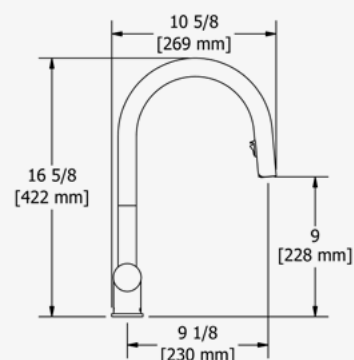

AZ201-EM

PULL-DOWN KITCHEN TAP

Two-jet system on pull-down.
Braided nylon hose with 360 degree rotation.
Integrated swivel.
Stream: 4.5l/min, 3 bar.
Spray: 3.9l/min, 3 bar.

Available in CHROME, BLACK, STAINLESS STEEL (PVD) OR BRUSHED GOLD (PVD).

		RRP (€)
CHROME	AZ201C-EM	307.40
BLACK	AZ201BK-EM	384.30
S/STEEL	AZ201SS-EM	399.60
B/GOLD	AZ201BG-EM	399.60

KÜCHENMISCHER MIT FLEXIBLEM AUSLAUF

Zweistrahler-Brause.
Geflochtener Nylonschlauch mit 360-Grad-Drehung.
Mit integriertem Gelenk.
Normalstrahl: 4.5l/min, 3 bar.
Brausestrahl: 3.9l/min, 3 bar.

		RRP (€)
CHROM	AZ201C-EM	307.40
MATTSCHWARZ	AZ201BK-EM	384.30
EDELSTAHL	AZ201SS-EM	399.60
GOLD GEBÜRSTET	AZ201BG-EM	399.60

RUBINETTO CUCINA ABBASSABILE

Doccetta doppio getto.
Tubo in nylon intrecciato con rotazione di 360 gradi.
Snodo integrato.
Modalità getto: 4.5l/min, 3 bar.
Modalità spruzzo: 3.9l/min, 3 bar.

		RRP (€)
CROMATO	AZ201C-EM	307.40
NERO OPACO	AZ201BK-EM	384.30
ACCIAIO INOSSIDABILE	AZ201SS-EM	399.60
ORO SPAZZOLATO	AZ201BG-EM	399.60