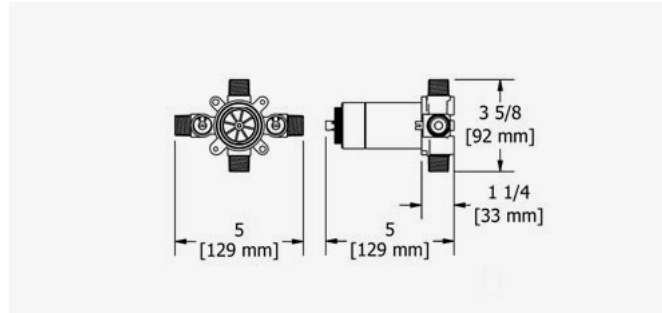

KIT323PXTQ-EM

		RRP (€)
CHROME	KIT323PXTQC-EM	1,007.00
BLACK	KIT323PXTQBK-EM	1,258.80

EN

THE PARADOX 323 SHOWER KIT INCLUDES

2-WAY TYPE T/P COAXIAL VALVE ROUGH

Thermostatic / pressure balance.
Test cap.
Service valves.
G 1/2" male inlets.
Two G 1/2" outlets.
20.7l/min, 3 bar.

2-WAY TYPE T/P COAXIAL TRIM

Four positions (OFF, 1, 1 and 2, 2) share.
Thermostatic / pressure balance coaxial cartridge with check valves.
Temperature and volume control with diverter.

SHOWER RAIL

Easy clean two-jet hand shower.
150cm (59") double interlock flexible hose, swivel and two check valves.
Rectangular slide bar.
Easy-Glide left cursor.
6.85l/min, 3 bar.

40CM (16") SHOWER ARM

G 1/2" male connection.
Square rosette.

20CM (8") SHOWER HEAD

Easy clean.
Swivel.
G 1/2" inlet female.
6.78l/min, 3 bar.

ELBOW SUPPLY

G 1/2" female inlet.
G 1/2" shank supplied.
Adjustable depth.
G 1/2" outlet male.

DE

DAS DUSCHSYSTEM PARADOX 323 ENTHÄLT

2-WEGE EINBAU-VENTIL T/P UP-TEIL

Thermostat / Druckausgleichs.
Prüfkappe.
Service-Ventil.
G1/2" Einlass Innengewinde.
2 x G1/2" Auslass.
20.7l/min, 3 bar.

2-WEGE EINBAU-VENTIL T/P SICHTTEIL ,BEIDE STRAHLARTEN GLEICHZEITIG NUTZBAR

4 Positionen (Aus, 1, 1+2, 2) kann zusammen genutzt werden.
Thermostat / Druckausgleichs-Kartusche mit Rückschlagventilen.
Temperatur- und Durchflussregelung mit Umsteller.

BRAUSESTANGE

Zweistahl-Handbrause.
150 cm flexibler, doppelwandiger Schlauch mit Drehgelenk und 2 Anschlüssen.
Brausestangenschieber.
"Easy-Glide" Brausehalter.
6.85l/min, 3 bar.

BRAUSEARM 40 CM (16")

G 1/2" Verbindung Aussengewinde.
Rosette quadratische.

KOPFBRAUSE 20 CM (8")

Easy-Clean-Noppen.
Drehbar.
G 1/2" Einlass Innengewinde.
6.78l/min, 3 bar.

WANDANSCHLUSSBOGEN

G 1/2" Einlass Innengewinde.
G 1/2" Adapter im Lieferumfang.
Einstellbare Tiefe.
G 1/2" Auslass Aussengewinde.

IT

IL KIT DOCCIA PARADOX 323 INCLUDE

VALVOLA COASSIALE 2 VIE DI TIPO T/P PARTE INTERNA

Termostatica / pressione.
Tappo di sicurezza.
Valvola di servizio.
G 1/2" Ingresso maschio.
Due G 1/2" uscite.
20.7l/min, 3 bar.

VALVOLA COASSIALE 2 VIE DI TIPO T/P PARTE ESTERNA

4 posizioni (off, 1, 1+2, 2).
Cartuccia coassiale con valvole di controllo Termostatica / pressione.
Controllo temperatura e volume con deviatore.

ASTA DOCCIA

Doccetta con doppio getto.
Tubo flessibile doccia 150 cm con snodo e 2 valvole.
Asta rettangolare.
Cursore sinistro Easy-Glide.
6.85l/min, 3 bar.

BRACCIO DOCCIA 40 CM (16")

G 1/2" congiunzione maschio.
Doccetta rosetta quadrata.

SOFFIONE 20 CM (8")

Ugelli facili da pulire.
Girevole.
G 1/2" ingresso femmina.
6.78l/min, 3 bar.

RACCORDO A GOMITO

G 1/2" ingresso femmina.
Raccordo maschio-femmina.
Profondità variabile.
G 1/2" uscita maschio.