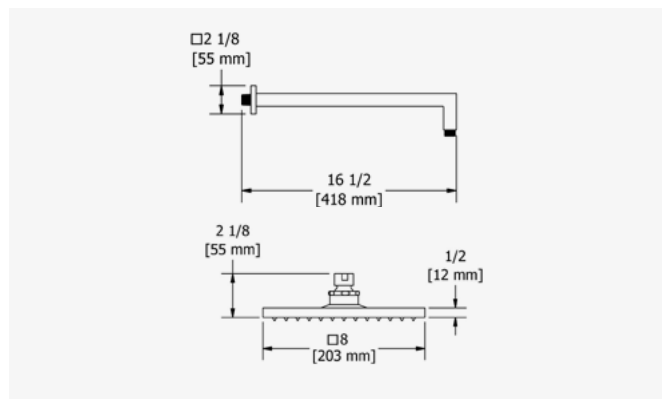

KIT323PXTQ-EM

		RRP (€)
CHROME	KIT323PXTQC-EM	1,007.00
BLACK	KIT323PXTQBK-EM	1,258.80

EN

THE PARADOX 323 SHOWER KIT INCLUDES

2-WAY TYPE T/P COAXIAL VALVE ROUGH

Thermostatic / pressure balance.
Test cap.
Service valves.
G 1/2" male inlets.
Two G 1/2" outlets.
20.7l/min, 3 bar.

2-WAY TYPE T/P COAXIAL TRIM

Four positions (OFF, 1, 1 and 2, 2) share.
Thermostatic / pressure balance coaxial cartridge with check valves.
Temperature and volume control with diverter.

SHOWER RAIL

Easy clean two-jet hand shower.
150cm (59") double interlock flexible hose, swivel and two check valves.
Rectangular slide bar.
Easy-Glide left cursor.
6.85l/min, 3 bar.

40CM (16") SHOWER ARM

G 1/2" male connection.
Square rosette.

20CM (8") SHOWER HEAD

Easy clean.
Swivel.
G 1/2" inlet female.
6.78l/min, 3 bar.

ELBOW SUPPLY

G 1/2" female inlet.
G 1/2" shank supplied.
Adjustable depth.
G 1/2" outlet male.

DE

DAS DUSCHSYSTEM PARADOX 323 ENTHÄLT

2-WEGE EINBAU-VENTIL T/P UP-TEIL

Thermostat / Druckausgleichs.
Prüfkappe.
Service-Ventil.
G1/2" Einlass Innengewinde.
2 x G1/2" Auslass.
20.7l/min, 3 bar.

2-WEGE EINBAU-VENTIL T/P SICHTTEIL ,BEIDE STRAHLARTEN GLEICHZEITIG NUTZBAR

4 Positionen (Aus, 1, 1+2, 2) kann zusammen genutzt werden.
Thermostat / Druckausgleichs-Kartusche mit Rückschlagventilen.
Temperatur- und Durchflussregelung mit Umsteller.

BRAUSESTANGE

Zweistahl-Handbrause.
150 cm flexibler, doppelwandiger Schlauch mit Drehgelenk und 2 Anschlüssen.
Brausestangenschieber.
"Easy-Glide" Brausehalter.
6.85l/min, 3 bar.

BRAUSEARM 40 CM (16")

G 1/2" Verbindung Aussengewinde.
Rosette quadratische.

KOPFBRAUSE 20 CM (8")

Easy-Clean-Noppen.
Drehbar.
G 1/2" Einlass Innengewinde.
6.78l/min, 3 bar.

WANDANSCHLUSSBOGEN

G 1/2" Einlass Innengewinde.
G 1/2" Adapter im Lieferumfang.
Einstellbare Tiefe.
G 1/2" Auslass Aussengewinde.

IT

IL KIT DOCCIA PARADOX 323 INCLUDE

VALVOLA COASSIALE 2 VIE DI TIPO T/P PARTE INTERNA

Termostatica / pressione.
Tappo di sicurezza.
Valvola di servizio.
G 1/2" Ingresso maschio.
Due G 1/2" uscite.
20.7l/min, 3 bar.

VALVOLA COASSIALE 2 VIE DI TIPO T/P PARTE ESTERNA

4 posizioni (off, 1, 1+2, 2).
Cartuccia coassiale con valvole di controllo Termostatica / pressione.
Controllo temperatura e volume con deviatore.

ASTA DOCCIA

Doccetta con doppio getto.
Tubo flessibile doccia 150 cm con snodo e 2 valvole.
Asta rettangolare.
Cursore sinistro Easy-Glide.
6.85l/min, 3 bar.

BRACCIO DOCCIA 40 CM (16")

G 1/2" congiunzione maschio.
Doccetta rosetta quadrata.

SOFFIONE 20 CM (8")

Ugelli facili da pulire.
Girevole.
G 1/2" ingresso femmina.
6.78l/min, 3 bar.

RACCORDO A GOMITO

G 1/2" ingresso femmina.
Raccordo maschio-femmina.
Profondità variabile.
G 1/2" uscita maschio.