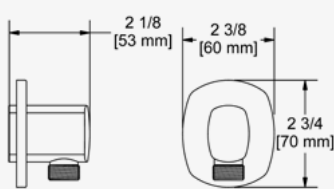

KIT323VY-EM

CHROME KIT323VYC-EM RRP (€) 1,325.00

EN

THE VENTY 323
SHOWER KIT
INCLUDES

2-WAY TYPE T/P COAXIAL VALVE ROUGH

Thermostatic / pressure balance.
Test cap.
Service valves.
G 1/2" male inlets.
Two G 1/2" outlets.
20.7l/min, 3 bar.

2-WAY TYPE T/P COAXIAL TRIM

Four positions (OFF, 1, 1 and 2, 2) share.
Thermostatic / pressure balance coaxial cartridge with check valves.
Temperature and volume control with diverter.

SHOWER RAIL

Easy-Glide left cursor.
150cm (59") double interlock flexible hose, swivel and two check valves.
Easy clean two-jet hand shower.
6.85l/min, 3 bar.

40CM (16") SHOWER ARM

G 1/2" male connection.

20 X 30CM (8" X 12") SHOWER HEAD

Easy clean.
G 1/2" inlet female.
Swivel.
6.81l/min, 3 bar.

ELBOW SUPPLY

G 1/2" female inlet.
G 1/2" shank supplied.
Adjustable depth.
G 1/2" outlet male.

DE

DAS DUSCHSYSTEM
VENTY 323
ENTHÄLT

2-WEGE EINBAU-VENTIL T/P UP-TEIL

Thermostat / Druckausgleich.
Prüfkappe.
Service-Ventil.
G1/2" Einlass Innengewinde.
2 x G1/2" Auslass.
20.7l/min, 3 bar.

2-WEGE EINBAU-VENTIL T/P SICHTEIL ,BEIDE STRAHLARTEN GLEICHZEITIG NUTZBAR

4 Positionen (Aus, 1, 1+2, 2) kann zusammen genutzt werden.
Thermostat / Druckausgleichs-Kartusche mit Rückschlagventilen.
Temperatur- und Durchflussregelung mit Umsteller.

BRAUSESTANGE

"Easy-Glide" Brausehalter.
150 cm flexibler, doppelwandiger Schlauch mit Drehgelenk und 2 Anschlüssen.
Zweistahl-Handbrause.
6.85l/min, 3 bar.

BRAUSEARM 40 CM (16")

G 1/2" Verbindung Aussengewinde.

KOPFBRAUSE 20 X 30CM (8" X 12")

Easy-Clean-Noppen.
G 1/2" Einlass Innengewinde.
Drehbar.
6.81l/min, 3 bar.

WANDANSCHLUSSBOGEN

G 1/2" Einlass Innengewinde.
G 1/2" Adapter im Lieferumfang.
Einstellbare Tiefe.
G 1/2" Auslass Aussengewinde.

IT

IL KIT DOCCIA
VENTY 323
INCLUDE

VALVOLA COASSIALE 2 VIE DI TIPO T/P PARTE INTERNA

Termostatica / pressione.
Tappo di sicurezza.
Valvola di servizio.
G 1/2" Ingresso maschio.
Due G 1/2" uscite.
20.7l/min, 3 bar.

VALVOLA COASSIALE 2 VIE DI TIPO T/P PARTE ESTERNA

4 posizioni (off, 1, 1+2, 2).
Cartuccia coassiale con valvole di controllo Termostatica / pressione.
Controllo temperatura e volume con deviatore.

ASTA DOCCIA

cursore sinistro Easy-Glide.
Tubo flessibile doccia 150 cm con snodo e 2 valvole.
Doccetta con doppio getto.
6.85l/min, 3 bar.

BRACCIO DOCCIA 40 CM (16")

G 1/2" congiunzione maschio.

SOFFIONE 20 X 30CM (8" X 12")

Ugelli facili da pulire.
G 1/2" ingresso femmina.
Girevole.
6.81l/min, 3 bar.

RACCORDO A GOMITO

G 1/2" ingresso femmina.
Raccordo maschio-femmina.
Profondità variabile.
G 1/2" uscita maschio.