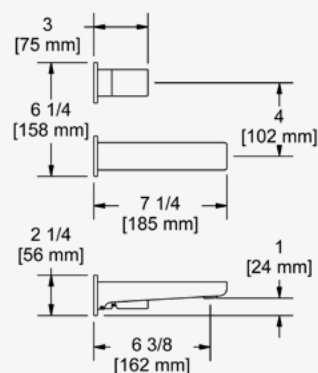

## 360° WALL MOUNTED BASIN MIXER

Test cap.  
G 1/2" male connections.  
Unique 360° design means the handle can be installed either side of the spout.  
Ceramic cartridge.  
Waste kit sold separately (DB160-EM).  
7.5l/min, 3 bar.