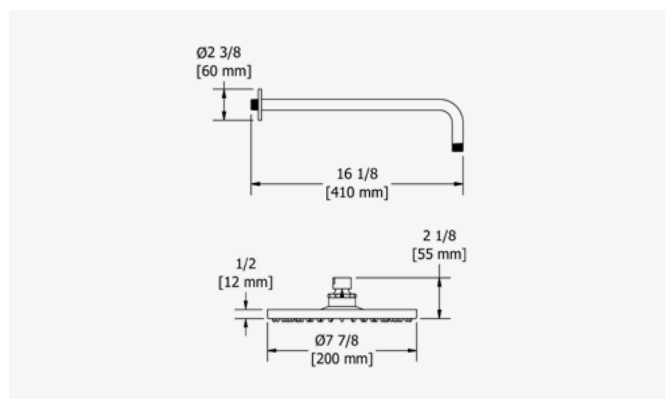

KIT323PB-EM

		RRP (€)
CHROME	KIT323PBC-EM	1,325.00
BLACK	KIT323PBBK-EM	1,656.30

EN

THE PARABOLA
323 SHOWER KIT
INCLUDES

2-WAY TYPE T/P COAXIAL VALVE ROUGH

Thermostatic / pressure balance.
Test cap.
Service valves.
G 1/2" male inlets.
Two G 1/2" outlets.
20.7l/min, 3 bar.

2-WAY TYPE T/P COAXIAL TRIM

Four positions (OFF, 1, 1 and 2, 2) share.
Thermostatic / pressure balance coaxial cartridge with check valves.
Temperature and volume control with diverter.

SHOWER RAIL

Easy-Glide left cursor.
150cm (59") double interlock flexible hose, swivel and two check valves.
Easy clean two-jet hand shower.
5.4l/min, 3 bar.

40CM (16") SHOWER ARM

G 1/2" male connection.
Round rosette.

20CM (8") SHOWER HEAD

Easy clean.
G 1/2" inlet female.
Swivel.
6.78l/min, 3 bar.

ELBOW SUPPLY

G 1/2" female inlet.
G 1/2" shank supplied.
Adjustable depth.
G 1/2" outlet male.

DE

DAS DUSCHSYSTEM
PARABOLA 323
ENTHÄLT

2-WEGE EINBAU-VENTIL T/P UP-TEIL

Thermostat / Druckausgleich.
Prüfkappe.
Service-Ventil.
G1/2" Einlass Innengewinde.
2 x G1/2" Auslass.
20.7l/min, 3 bar.

2-WEGE EINBAU-VENTIL T/P SICHTTEIL,
BEIDE STRAHLARTEN GLEICHZEITIG
NUTZBAR

4 Positionen (Aus, 1, 1+2, 2) kann zusammen genutzt werden.
Thermostat / Druckausgleichs-Kartusche mit Rückschlagventilen.
Temperatur- und Durchflussregelung mit Umsteller.

BRAUSESTANGE

"Easy-Glide" Brausehalter.
150 cm flexibler, doppelwandiger Schlauch mit Drehgelenk und 2 Anschlüssen.
Zweistahl-Handbrause.
5.4l/min, 3 bar.

BRAUSEARM 40CM (16")

G 1/2" Verbindung Aussengewinde.
Rosette rund.

KOPFBRAUSE 20 CM (8")

Easy-Clean-Noppen.
G 1/2" Einlass Innengewinde.
Drehbar.
6.78l/min, 3 bar.

WANDANSCHLUSSBOGEN

G 1/2" Einlass Innengewinde.
G 1/2" Adapter im Lieferumfang.
Einstellbare Tiefe.
G 1/2" Auslass Aussengewinde.

IT

IL KIT DOCCIA
PARABOLA 323
INCLUDE

VALVOLA COASSIALE 2 VIE DI TIPO
T/P PARTE INTERNA

Termostatica / pressione.
Tappo di sicurezza.
Valvola di servizio.
G 1/2" Ingresso maschio.
Due G 1/2" uscite.
20.7l/min, 3 bar.

VALVOLA COASSIALE 2 VIE DI TIPO
T/P PARTE ESTERNA

4 posizioni (off, 1, 1+2, 2).
Cartuccia coassiale con valvole di controllo Termostatica / pressione.
Controllo temperatura e volume con deviatore.

ASTA DOCCIA

cursore sinistro Easy-Glide.
Tubo flessibile doccia 150 cm con snodo e 2 valvole.
Doccetta con doppio getto.
5.4l/min, 3 bar.

BRACCIO DOCCIA 40 CM (16")

G 1/2" congiunzione maschio.
Rosetta doccetta Tonda.

SOFFIONE 20 CM (8")

Ugelli facili da pulire.
G 1/2" ingresso femmina.
Girevole.
6.78l/min, 3 bar.

RACCORDO A GOMITO

G 1/2" ingresso femmina.
G 1/2" Raccordo maschio-femmina.
Profondità variabile.
G 1/2" uscita maschio.