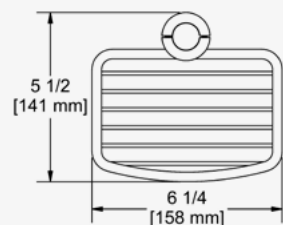

## RAIL BASKET

Rail basket to suit diameters of 17-22mm.  
Recommended for Parabola, Venty and GS  
shower kits.  
All mounting materials are included.