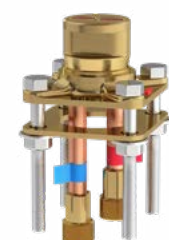

PX39-EM

FREESTANDING BATH
SHOWER MIXER

G 1/2" male connections.
Test cap.
Drilling hole diameter = 63mm (2 1/2").
Two check valves.
Single function easy clean hand shower.
Thermostatic coaxial cartridge with check valves.
Bath filler: 20.6l/min, 3 bar.
Hand shower: 5.6l/min, 3 bar.

WANNENARMATUR MIT BRAUSE
FÜR FREISTEHENDE MONTAGE

G 1/2" Verbindung.
Prüfkappe.
Lochdurchmesser= 63mm (2 1/2").
2 Anschlüsse.
Einstrahl-Handbrause.
Thermostat / Druckausgleichs-Kartusche mit Rückschlagventilen.
Wanneneinlauf: 20.6l/min, 3 bar.
Handbrause: 5.6l/min, 3 bar.

MISCELATORE FREESTANDING
PER VASCA

G 1/2" congiunzione maschi.
Tappo di sicurezza.
Diametro del foro = 63mm (2 1/2").
2 valvole.
Doccetta EasyClean con getto fisso.
Cartuccia coassiale con valvole di controllo Termostatica / pressione.
Rubinetto: 20.6l/min, 3 bar.
Doccetta: 5.6l/min, 3 bar.

PRICE INCLUDES:

ROUGH & TRIM

		RRP (€)
CHROME	PX39C-EM	1,272.00
BLACK	PX39BK-EM	1,590.00

IM PREIS ENTHALTEN:

UNTERPUTZ-VENTIL UND BLENDE

		RRP (€)
CHROM	PX39C-EM	1,272.00
SCHWARZ	PX39BK-EM	1,590.00

INCLUSO NEL PREZZO:

PARTE INCASSO E KIT ESTERNO

		RRP (€)
CROMO	PX39C-EM	1,272.00
NERO	PX39BK-EM	1,590.00

PX21-EM

WALL MOUNTED BATH
SHOWER MIXER

G 1/2" female inlets.
Thermostatic / pressure balance coaxial cartridge with check valves.
Single function easy clean hand shower.
Two-way no share.
Service valve.
Bath filler: 18.4l/min, 3 bar.
Hand shower: 5.2l/min, 3 bar.

WANNENARMATUR MIT BRAUSE
FÜR WANDMONTAGE

G 1/2" Einlässe Innengewinde.
Thermostat / Druckausgleichs-Kartusche mit Rückschlagventilen.
Einstrahl-Handbrause.
Zweiwege.
Service-Ventil.
Wanneneinlauf: 18.4l/min, 3 bar.
Handbrause: 5.2l/min, 3 bar.

MISCELATORE DOCCIAA MURO