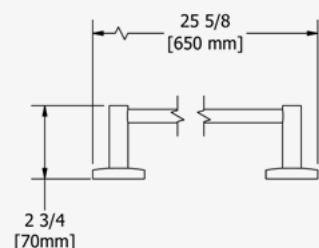

## 60CM TOWEL BAR

Four anchor points.  
All mounting materials are included.