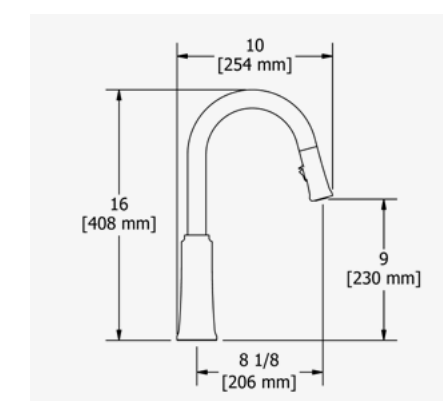

TTRD101-EM

Erhältlich in CHROM, MATTSCHWARZ, EDELSTAHL (PVD), GOLD GEBÜRSTET (PVD)

Disponibile in CROMATO, NERO OPACO, ACCIAIO INOSSIDABILE (PVD), ORO SPAZZOLATO (PVD)