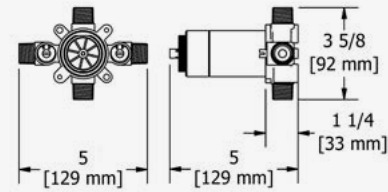

KIT1244VY-EM

RRP (€)
CHROME KIT1244VYC-EM 1,219.00

EN

THE VENTY 1244
SHOWER KIT
INCLUDES

2-WAY TYPE T/P COAXIAL VALVE ROUGH

Thermostatic / pressure balance.
Test cap.
Service valves.
G 1/2" male inlets.
Two G 1/2" outlets.
20.7l/min, 3 bar.

2-WAY NO SHARE TYPE T/P COAXIAL TRIM

Three positions (OFF, 1, 2) no share.
Thermostatic / pressure balance coaxial cartridge with check valves.
Temperature and volume control with diverter.

SHOWER RAIL

Easy-Glide left cursor.
150cm (59") double interlock flexible hose, swivel and two check valves.
Easy clean two-jet hand shower.
6.85l/min, 3 bar.

WALL-MOUNT BATH SPOUT

G 1/2" male connection.
Brass.
21.7l/min, 3 bar.

ELBOW SUPPLY

G 1/2" female inlet.
G 1/2" shank supplied.
Adjustable depth.
G 1/2" outlet male.

DE

DAS DUSCHSYSTEM
VENTY 1244
ENTHÄLT

2-WEGE EINBAU-VENTIL T/P UP-TEIL

Thermostat / Druckausgleich.
Prüfkappe.
Service-Ventil.
G1/2" Einlass Innengewinde.
2 x G1/2" Auslass.
20.7l/min, 3 bar.

2- WEGE EINBAU-VENTIL T/P SICHTTEIL

3 Positionen (Aus, 1,2) nur einzeln nutzbar.
Thermostat / Druckausgleichs-Kartusche mit Rückschlagventilen.
Temperatur- und Durchflussregelung mit Umsteller.

BRAUSESTANGE

"Easy-Glide" Brausehalter.
150 cm flexibler, doppelwandiger Schlauch mit Drehgelenk und 2 Anschlüssen.
Zweistahl-Handbrause.
6.85l/min, 3 bar.

WANNENEINLAUF

G 1/2" Verbindung Aussengewinde.
Messing.
21.7l/min, 3 bar.

WANDANSCHLUSSBOGEN

G 1/2" Einlass Innengewinde.
G 1/2" Adapter im Lieferumfang.
Einstellbare Tiefe.
G 1/2" Auslass Aussengewinde.

IT

IL KIT DOCCIA
VENTY 1244
INCLUDE

VALVOLA COASSIALE 2 VIE DI TIPO T/P PARTE INTERNA

Termostatica / pressione.
Tappo di sicurezza.
Valvola di servizio.
G 1/2" Ingresso maschio.
Due G 1/2" uscite.
20.7l/min, 3 bar.

VALVOLA COASSIALE 2 VIE DI TIPO T/P SELEZIONE ALTERNATA

3 posizioni (off, 1,2), non utilizzabili contemporaneamente.
Cartuccia coassiale con valvole di controllo
Termostatica / pressione.
Controllo temperatura e volume con deviatore.

ASTA DOCCIA

Cursore sinistro Easy-Glide.
Tubo flessibile doccia 150 cm con snodo e 2 valvole.
Doccetta con doppio getto.
6.85l/min, 3 bar.

BOCCA DI EROGAZIONE PER VASCA DA BAGNO

G 1/2" congiunzione maschio.
Cromato.
21.7l/min, 3 bar.

RACCORDO A GOMITO

G 1/2" ingresso femmina.
Raccordo maschio-femmina.
Profondità variabile.
G 1/2" uscita maschio.