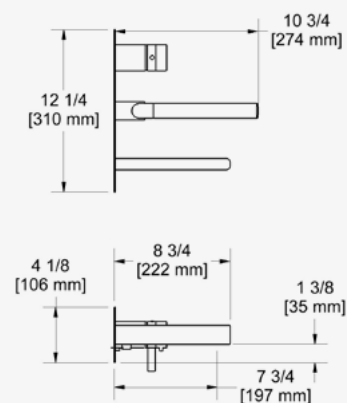

PX21-EM

WALL MOUNTED BATH
SHOWER MIXER

G 1/2" female inlets.
Thermostatic / pressure balance coaxial cartridge with check valves.
Single function easy clean hand shower.
Two-way no share.
Service valve.
Bath filler: 18.4l/min, 3 bar.
Hand shower: 5.2l/min, 3 bar.

WANNENARMATUR MIT BRAUSE
FÜR WANDMONTAGE

G 1/2" Einlässe Innengewinde.
Thermostat / Druckausgleichs-Kartusche mit Rückschlagventilen.
Einstrahl-Handbrause.
Zweiwege.
Service-Ventil.
Wanneneinlauf: 18.4l/min, 3 bar.
Handbrause: 5.2l/min, 3 bar.

MISCELATORE DOCCIAA MURO

G 1/2" ingressi femmina.
Cartuccia coassiale con valvole di controllo Termostatica / pressione.
Doccetta EasyClean con getto fisso.
2 vie non contemporaneamente.
Valvola di servizio.
Rubinetto: 18.4l/min, 3 bar.
Doccetta: 5.2l/min, 3 bar.

		RRP (€)
CHROME	PX21C-EM	678.40
BLACK	PX21BK-EM	848.00

		RRP (€)
CHROM	PX21C-EM	678.40
SCHWARZ	PX21BK-EM	848.00

		RRP (€)
CROMO	PX21C-EM	678.40
NERO	PX21BK-EM	848.00