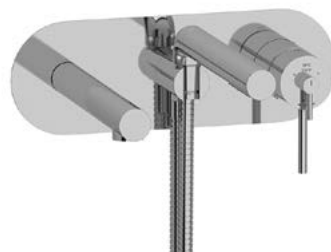

GS21-EM

WALL MOUNTED BATH SHOWER MIXER

G 1/2" female inlets.
Thermostatic / pressure balance coaxial cartridge with check valves.
Single function easy clean hand shower.
Two-way no share.
Service valve.
Bath filler: 18.4l/min, 3 bar.
Hand shower: 5.2l/min, 3 bar.

WANNENARMATUR MIT BRAUSE FÜR WANDMONTAGE

G 1/2" Einlässe Innengewinde.
Thermostat / Druckausgleichs-Kartusche mit Rückschlagventilen.
Einstrahl-Handbrause.
Zweiwege.
Service-Ventil.
Wanneneinlauf: 18.4l/min, 3 bar.
Handbrause: 5.2l/min, 3 bar.

MISCELATORE DOCCIA A MURO

G 1/2" ingressi femmina.
Cartuccia coassiale con valvole di controllo Termostatica / pressione.
Doccetta EasyClean con getto fisso.
2 vie non contemporaneamente.
Valvola di servizio.
Rubinetto: 18.4l/min, 3 bar.
Doccetta: 5.2l/min, 3 bar.

		RRP (€)
CHROME	GS21C-EM	636.00
BLACK	GS21BK-EM	795.00

		RRP (€)
CHROM	GS21C-EM	636.00
SCHWARZ	GS21BK-EM	795.00

		RRP (€)
CROMO	GS21C-EM	636.00
NERO	GS21BK-EM	795.00