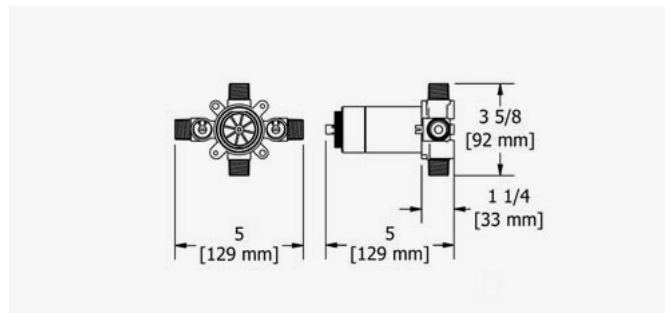

KIT323PB-EM

		RRP (€)
CHROME	KIT323PBC-EM	1,325.00
BLACK	KIT323PBBK-EM	1,656.30

EN

THE PARABOLA
323 SHOWER KIT
INCLUDES

2-WAY TYPE T/P COAXIAL VALVE ROUGH

Thermostatic / pressure balance.
Test cap.
Service valves.
G 1/2" male inlets.
Two G 1/2" outlets.
20.7l/min, 3 bar.

2-WAY TYPE T/P COAXIAL TRIM

Four positions (OFF, 1, 1 and 2, 2) share.
Thermostatic / pressure balance coaxial cartridge with check valves.
Temperature and volume control with diverter.

SHOWER RAIL

Easy-Glide left cursor.
150cm (59") double interlock flexible hose, swivel and two check valves.
Easy clean two-jet hand shower.
5.4l/min, 3 bar.

40CM (16") SHOWER ARM

G 1/2" male connection.
Round rosette.

20CM (8") SHOWER HEAD

Easy clean.
G 1/2" inlet female.
Swivel.
6.78l/min, 3 bar.

ELBOW SUPPLY

G 1/2" female inlet.
G 1/2" shank supplied.
Adjustable depth.
G 1/2" outlet male.

DE

DAS DUSCHSYSTEM
PARABOLA 323
ENTHÄLT

2-WEGE EINBAU-VENTIL T/P UP-TEIL

Thermostat / Druckausgleich.
Prüfkappe.
Service-Ventil.
G1/2" Einlass Innengewinde.
2 x G1/2" Auslass.
20.7l/min, 3 bar.

2-WEGE EINBAU-VENTIL T/P SICHTTEIL,
BEIDE STRAHLARTEN GLEICHZEITIG
NUTZBAR

4 Positionen (Aus, 1, 1+2, 2) kann zusammen genutzt werden.
Thermostat / Druckausgleichs-Kartusche mit Rückschlagventilen.
Temperatur- und Durchflussregelung mit Umsteller.

BRAUSESTANGE

"Easy-Glide" Brausehalter.
150 cm flexibler, doppelwandiger Schlauch mit Drehgelenk und 2 Anschlüssen.
Zweistahl-Handbrause.
5.4l/min, 3 bar.

BRAUSEARM 40CM (16")

G 1/2" Verbindung Aussengewinde.
Rosette rund.

KOPFBRAUSE 20 CM (8")

Easy-Clean-Noppen.
G 1/2" Einlass Innengewinde.
Drehbar.
6.78l/min, 3 bar.

WANDANSCHLUSSBOGEN

G 1/2" Einlass Innengewinde.
G 1/2" Adapter im Lieferumfang.
Einstellbare Tiefe.
G 1/2" Auslass Aussengewinde.

IT

IL KIT DOCCIA
PARABOLA 323
INCLUDE

VALVOLA COASSIALE 2 VIE DI TIPO
T/P PARTE INTERNA

Termostatica / pressione.
Tappo di sicurezza.
Valvola di servizio.
G 1/2" Ingresso maschio.
Due G 1/2" uscite.
20.7l/min, 3 bar.

VALVOLA COASSIALE 2 VIE DI TIPO
T/P PARTE ESTERNA

4 posizioni (off, 1, 1+2, 2).
Cartuccia coassiale con valvole di controllo Termostatica / pressione.
Controllo temperatura e volume con deviatore.

ASTA DOCCIA

cursore sinistro Easy-Glide.
Tubo flessibile doccia 150 cm con snodo e 2 valvole.
Doccetta con doppio getto.
5.4l/min, 3 bar.

BRACCIO DOCCIA 40 CM (16")

G 1/2" congiunzione maschio.
Rosetta doccetta Tonda.

SOFFIONE 20 CM (8")

Ugelli facili da pulire.
G 1/2" ingresso femmina.
Girevole.
6.78l/min, 3 bar.

RACCORDO A GOMITO

G 1/2" ingresso femmina.
G 1/2" Raccordo maschio-femmina.
Profondità variabile.
G 1/2" uscita maschio.