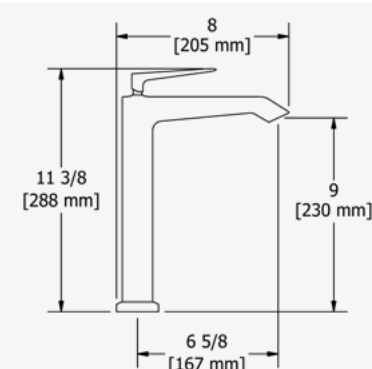

TALL SINGLE LEVER BASIN MIXER

G 1/2" connection flexes.
Supplied with G 3/8" adaptor.
Ceramic cartridge.
Waste kit sold separately (DB160-EM).
6.4l/min, 3 bar.

HOHE EINHAND-WASCHTISCHBATTERIE

Flexschläuche 1/2".
Adapter G 3/8" mitgeliefert.
Keramikkartusche.
Ablaufgarnitur muss separat erworben werden (DB160-EM).
6.4l/min, 3 bar.

MISCELATORE ALTO MONOCOMANDO LAVABO

G 1/2" tubi flessibili.
Adattatore G 3/8" incluso.
Cartucce a disco ceramic.
Kit piletta venduto separatamente (DB160-EM).
6.4l/min, 3 bar.

RRP (€)
CHROME VYL01C-EM 434.60

RRP (€)
CHROM VYL01C-EM 434.60

RRP (€)
CROMO VYL01C-EM 434.60

VY08-EM