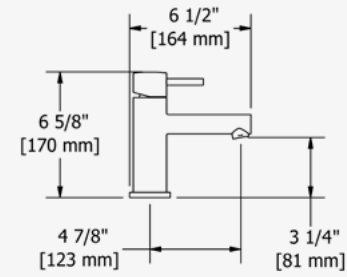

EN

DE

IT

GS00-EM

SINGLE LEVER BASIN MIXER

G 1/2" connection flexes.
Supplied with G 3/8" adaptor.
Ceramic cartridge.
Waste kit sold separately (DB160-EM).
6.9l/min, 3 bar.

EINHAND-WASCHTISCHBATTERIE

Flexschläuche 1/2".
Adapter G 3/8" mitgeliefert.
Keramikkartusche.
Ablaufgarnitur muss separat erworben werden (DB160-EM).
6.9l/min, 3 bar.

MISCELATORE MONOCOMANDO LAVABO

G 1/2" tubi flessibili.
Adattatore G 3/8" incluso.
Cartucce a disco ceramiche.
Kit piletta venduto separatamente (DB160-EM).
6.9l/min, 3 bar.

		RRP (€)
CHROME	GS00C-EM	212.00
BLACK	GS00BK-EM	265.00

		RRP (€)
CHROM	GS00C-EM	212.00
SCHWARZ	GS00BK-EM	265.00

		RRP (€)
CROMO	GS00C-EM	212.00
NERO	GS00BK-EM	265.00