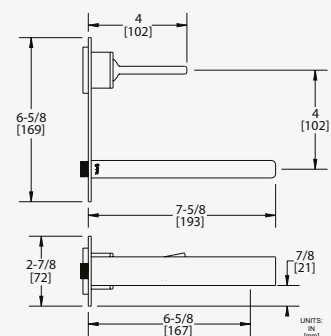

PX360-EM

360° WALL MOUNTED BASIN MIXER

Test cap.
G 1/2" male connections.
Unique 360° design means the handle can be installed either side of the spout.
Ceramic cartridge.
Waste kit sold separately (DB160-EM).
3.1l/min, 3 bar.

PRICE INCLUDES:
ROUGH & TRIM

		RRP (€)
CHROME	PX360C-EM	450.50
BLACK	PX360BK-EM	563.10

360° EINHAND-WASCHTISCH-BATTERIE FÜR WANDMONTAGE

Prüfkappe.
G 1/2" Verbindung Aussengewinde.
Das einzigartige 360°-Design ermöglicht eine Griffinstallation auf der für Sie bequemsten Seite.
Keramikkartusche.
Ablaufgarnitur muss separat erworben werden (DB160-EM).
3.1l/min, 3 bar.

IM PREIS ENTHALTEN:
UNTERPUTZ-VENTIL UND BLENDE

		RRP (€)
CHROM	PX360C-EM	450.50
SCHWARZ	PX360BK-EM	563.10

MISCELATORE MONOCOMANDO A PARETE PER LAVABO 360°

Tappo di sicurezza.
G 1/2" congiunzione maschio.
Il design unico a 360° consente di la maniglia bocca di erogazione.
Cartucce a disco ceramic.
Kit piletta venduto separatamente (DB160-EM).
3.1l/min, 3 bar.

INCLUSO NEL PREZZO:
PARTE INCASSO E KIT ESTERNO

		RRP (€)
CROMO	PX360C-EM	450.50
NERO	PX360BK-EM	563.10