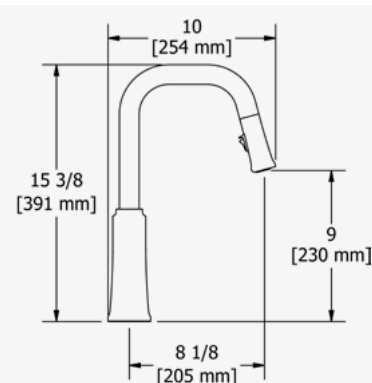

TTSQ101-EM

PULL-DOWN KITCHEN TAP WITH U-SPOUT

Two-jet system on pull-down.
Braided nylon hose with 360 degree rotation.
Also available with C-shaped spout design.
Stream: 4.5l/min, 3 bar.
Spray: 3.9l/min, 3 bar.

Available in CHROME, BLACK, STAINLESS STEEL (PVD) OR BRUSHED GOLD (PVD).

		RRP (€)
CHROME	TTSQ101C-EM	434.60
BLACK	TTSQ101BK-EM	543.30
S/STEEL	TTSQ101SS-EM	565.00
B/GOLD	TTSQ101BG-EM	565.00

KÜCHENMISCHER MIT U-ÖRMIGEM AUSLAUF

Zweistrahler-Brause.
Geflochtener Nylonschlauch mit 360-Grad-Drehung.
Auch mit C-förmigem Auslauf erhältlich.
Normalstrahl: 4.5l/min, 3 bar.
Brausestrahl: 3.9l/min, 3 bar.

		RRP (€)
CHROM	TTSQ101C-EM	434.60
MATTSCHWARZ	TTSQ101BK-EM	543.30
EDELSTAHL	TTSQ101SS-EM	565.00
GOLD GEBÜRSTET	TTSQ101BG-EM	565.00

RUBINETTO CUCINA ABBASSABILE

Doccetta doppio getto.
Tubo in nylon intrecciato con rotazione di 360 gradi.
Disponibile anche con design del beccuccio a C.
Modalità getto: 4.5l/min, 3 bar.
Modalità spruzzo: 3.9l/min, 3 bar.

		RRP (€)
CROMATO	TTSQ101C-EM	434.60
NERO OPACO	TTSQ101BK-EM	543.30
ACCIAIO INOSSIDABILE	TTSQ101SS-EM	565.00
ORO SPAZZOLATO	TTSQ101BG-EM	565.00